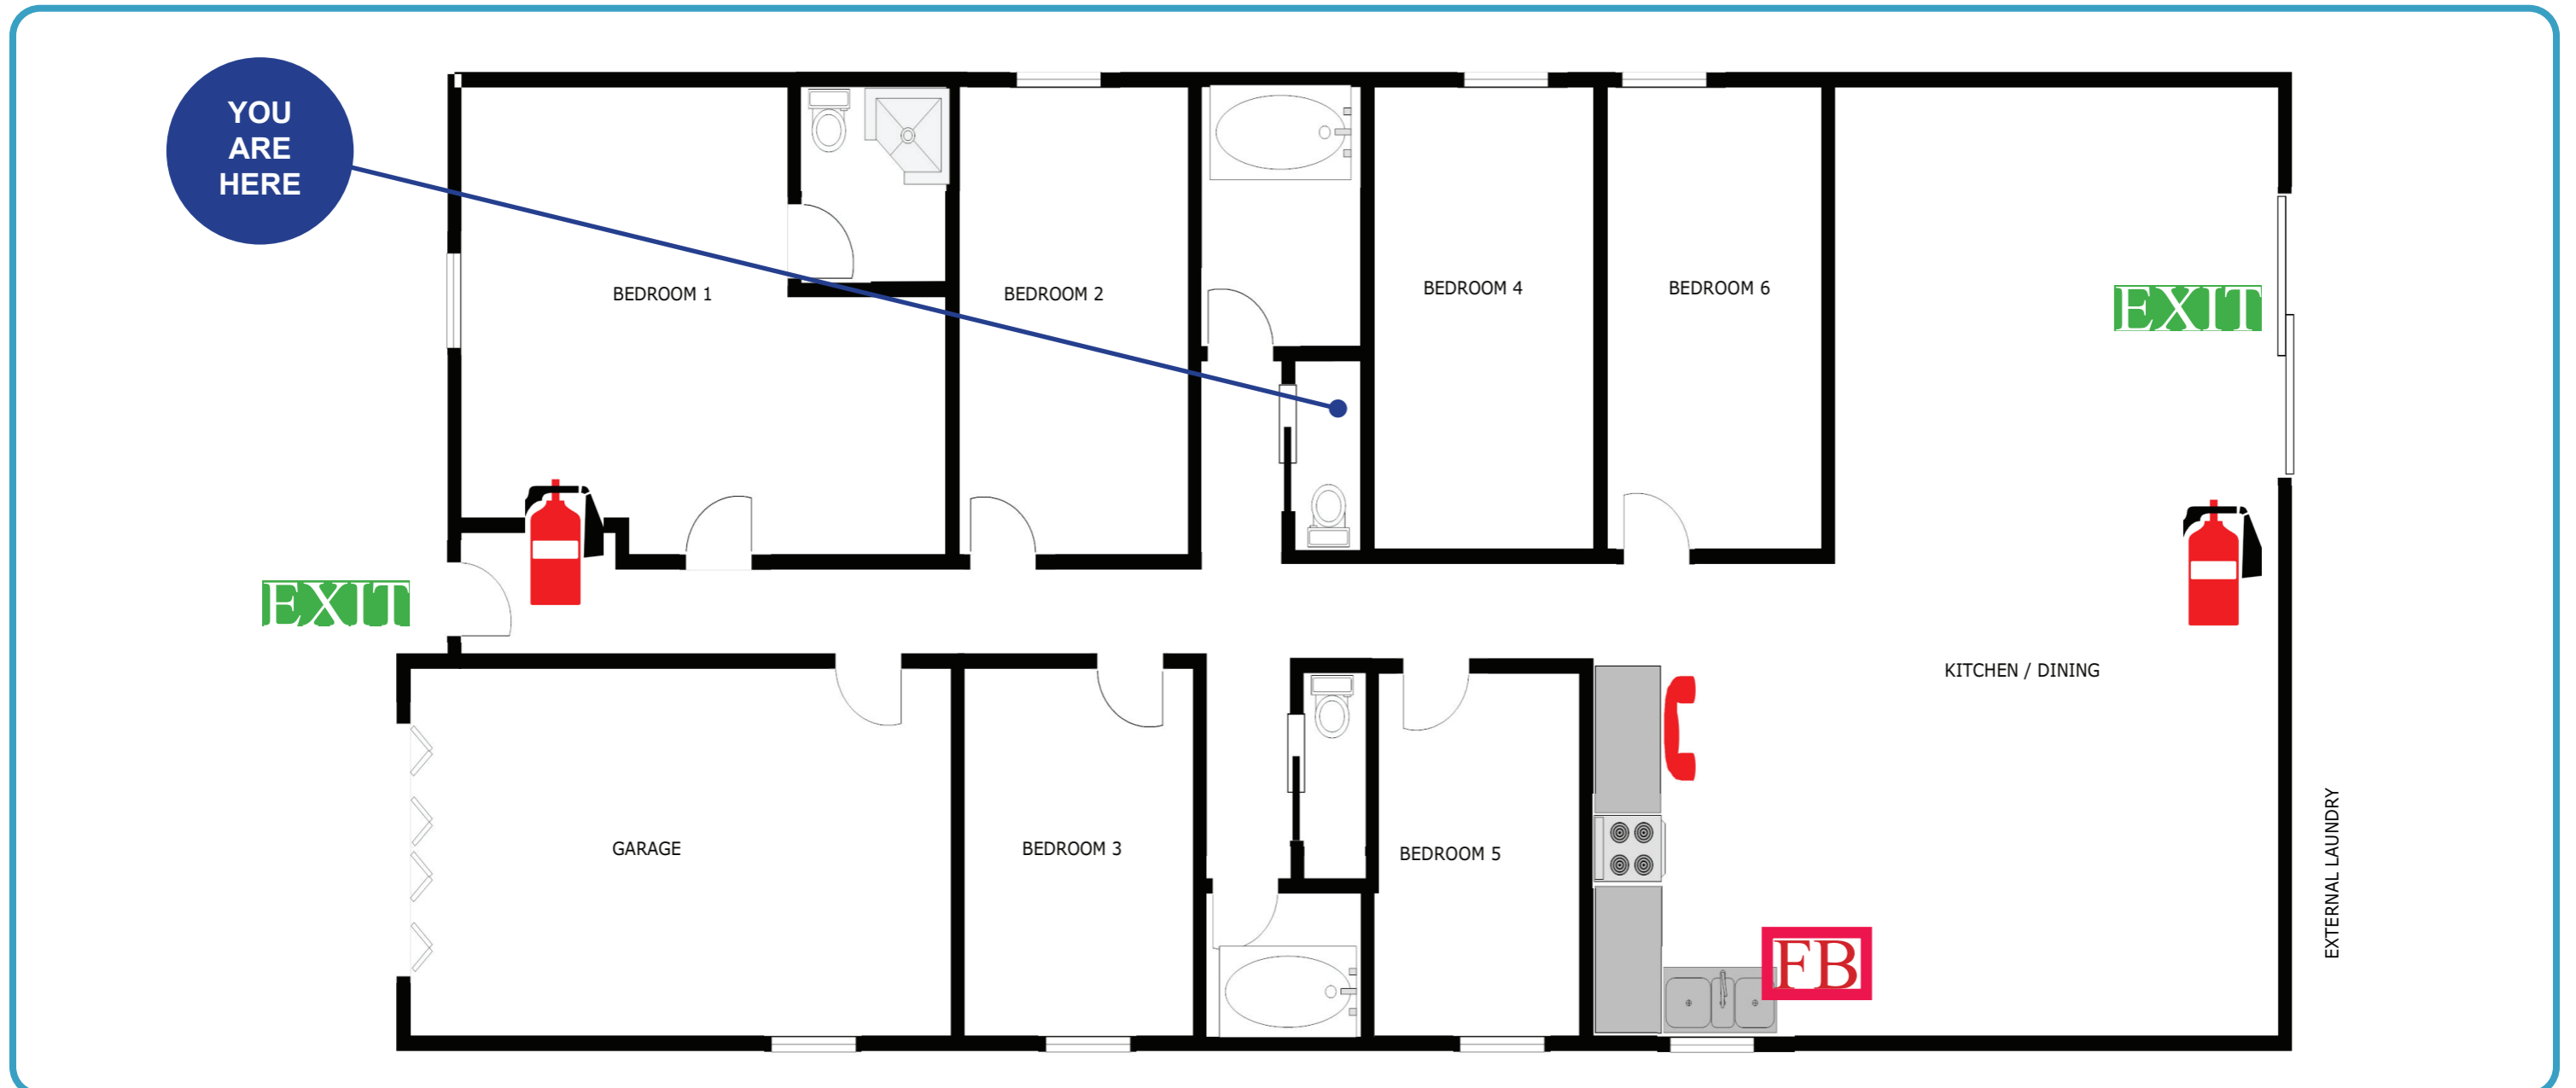

EVACUATION SIGN AND DIAGRAM

364 Richmond Road, Cannon Hill

GROUND FLOOR

364 RICHMOND RD

CANNON HILL

- **R** Remove People from immediate danger to a place of safety
- **A** Alert staff and visitors and contact Emergency Service on 000
- **C** Confine Fire and Smoke by closing doors and windows only if safe to do so
- **E** Extinguish and control the fire with buildings fire equipment only if safe to do so