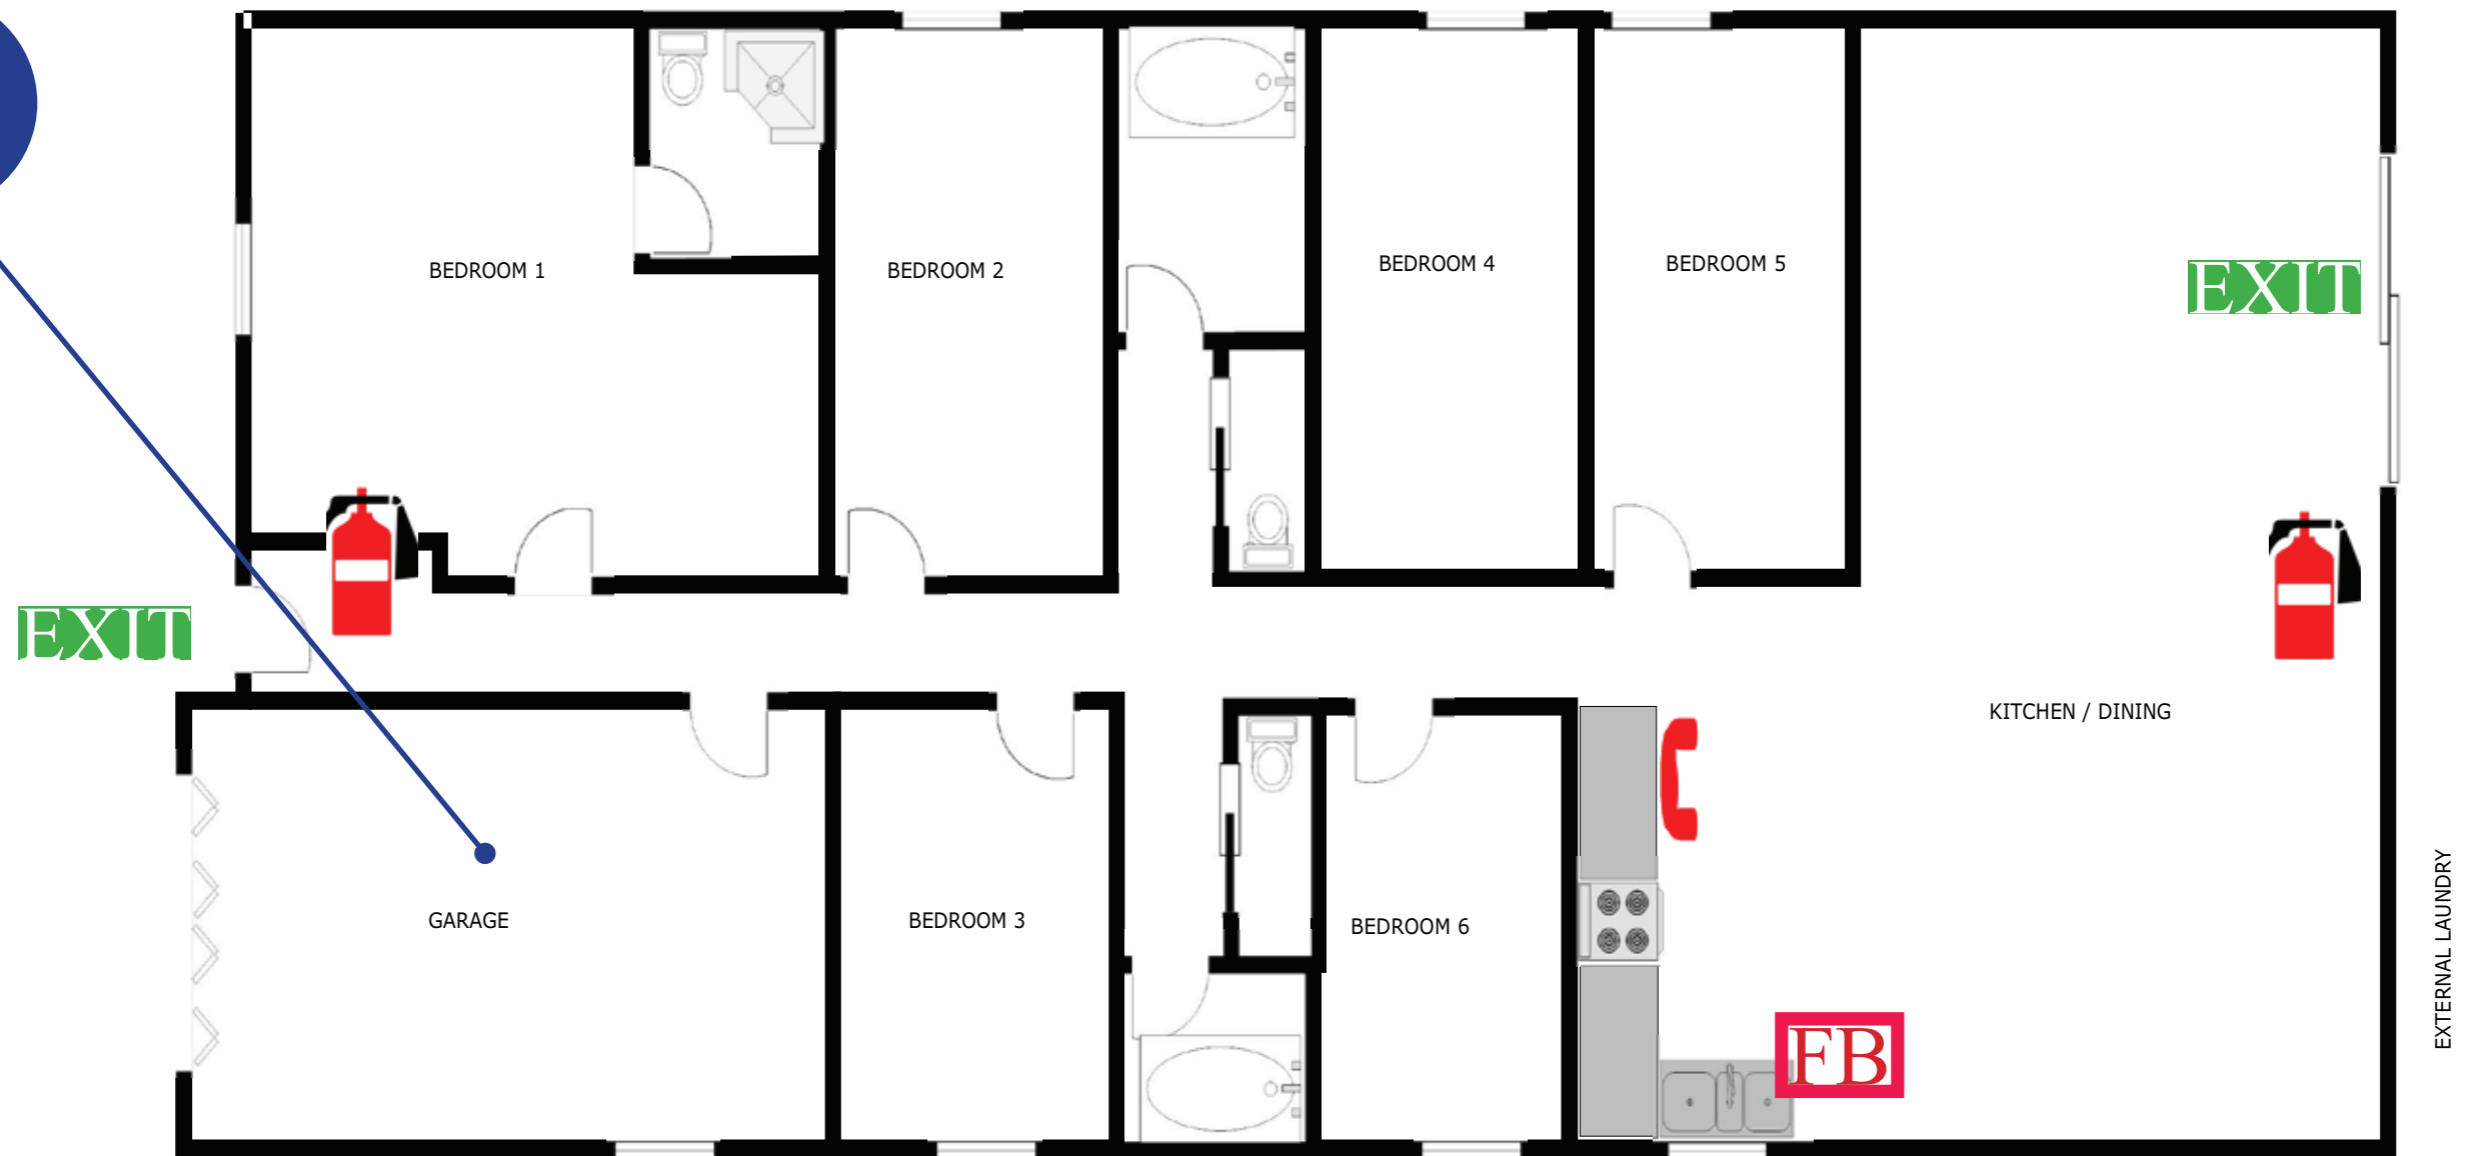

EVACUATION SIGN AND DIAGRAM

366 Richmond Road, Cannon Hill

YOU ARE HERE

GROUND FLOOR
366 RICHMOND RD
CANNON HILL

- **R** Remove People from immediate danger to a place of safety
- **A** Alert staff and visitors and contact Emergency Service on 000
- **C** Confine Fire and Smoke by closing doors and windows only if safe to do so
- **E** Extinguish and control the fire with buildings fire equipment only if safe to do so