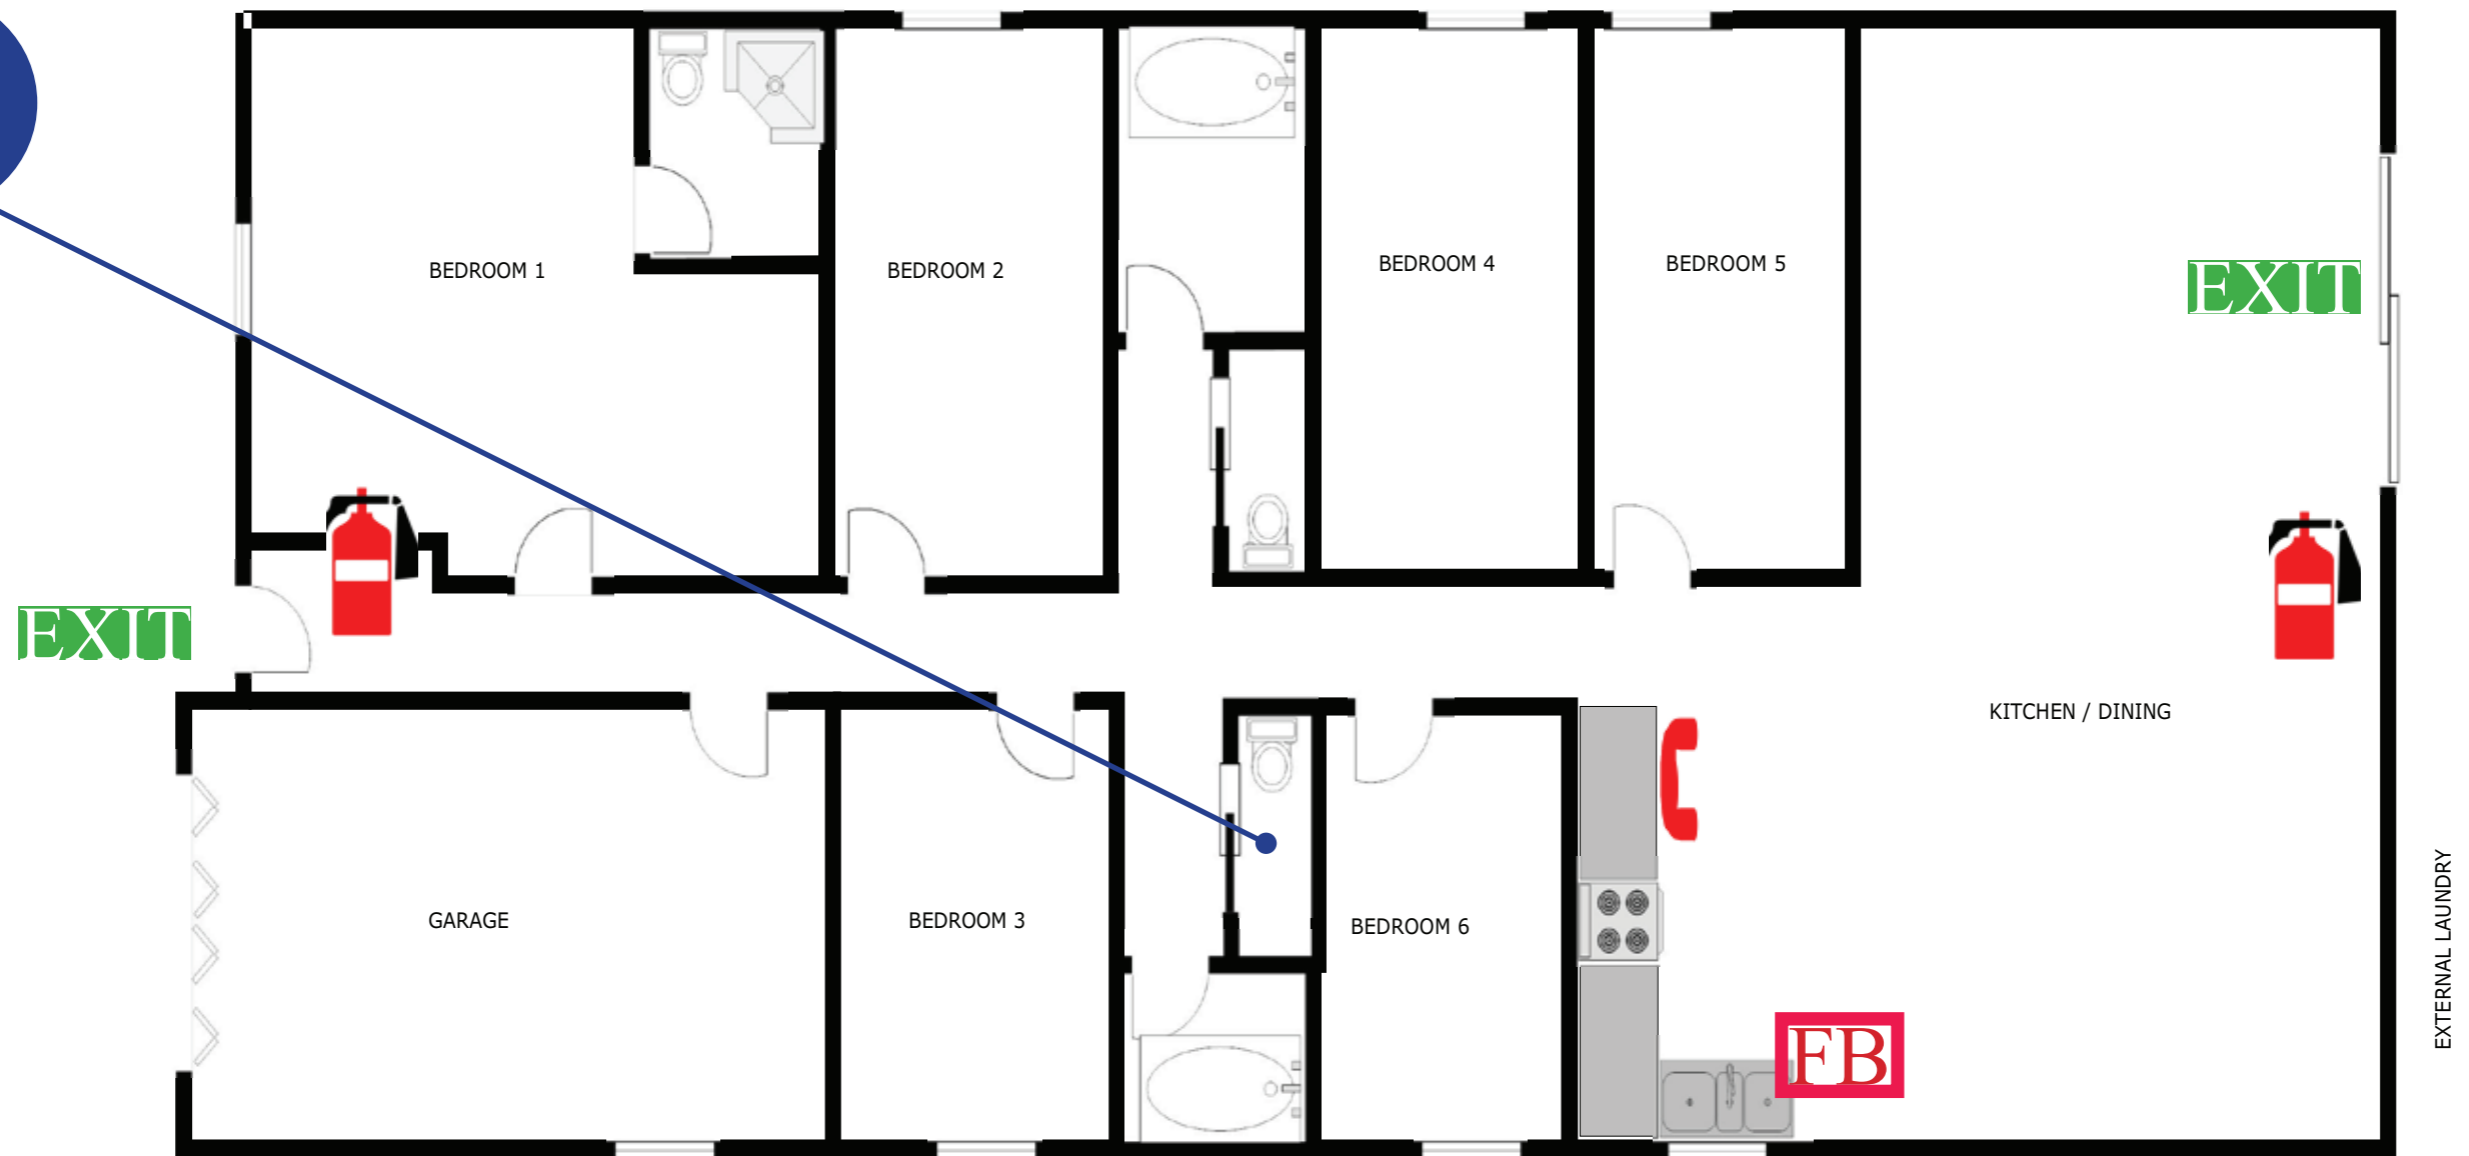

EVACUATION SIGN AND DIAGRAM

366 Richmond Road, Cannon Hill

YOU ARE HERE

Fire Extinguisher

First Aid

Emergency Phone

You Are Here

Fire Blanket

Meeting Point

GROUND FLOOR

366 RICHMOND RD

CANNON HILL

- **R** Remove People from immediate danger to a place of safety
- **A** Alert staff and visitors and contact Emergency Service on 000
- **C** Confine Fire and Smoke by closing doors and windows only if safe to do so
- **E** Extinguish and control the fire with buildings fire equipment only if safe to do so