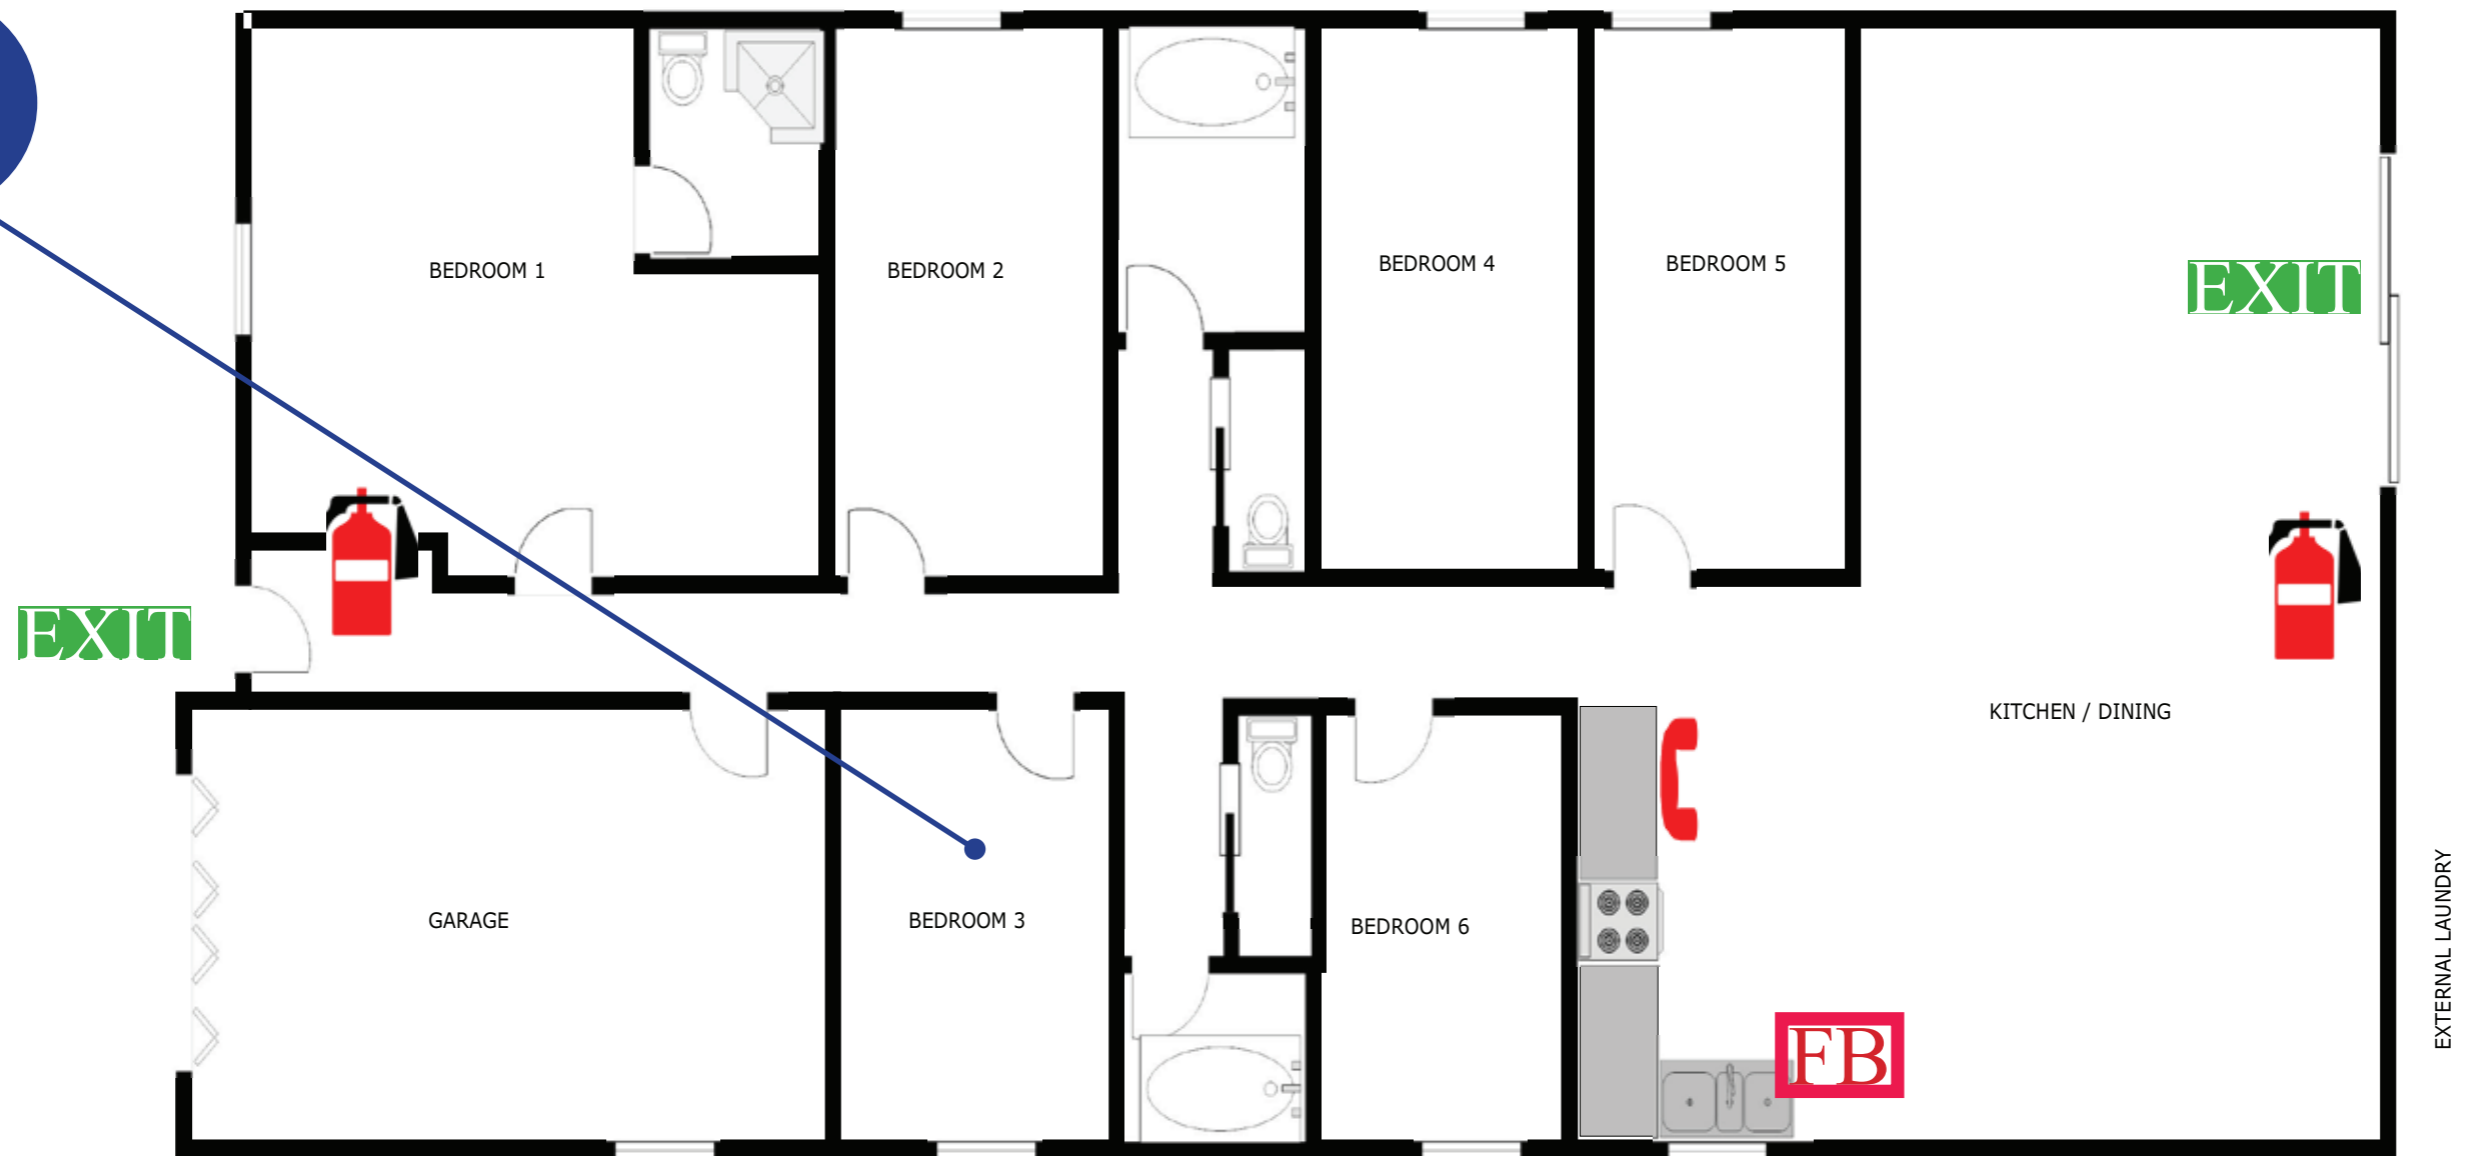

EVACUATION SIGN AND DIAGRAM

366 Richmond Road, Cannon Hill

YOU ARE HERE

Fire Extinguisher

First Aid

Emergency Phone

You Are Here

Fire Blanket

Meeting Point

GROUND FLOOR

366 RICHMOND RD

CANNON HILL

- **R** Remove People from immediate danger to a place of safety
- **A** Alert staff and visitors and contact Emergency Service on 000
- **C** Confine Fire and Smoke by closing doors and windows only if safe to do so
- **E** Extinguish and control the fire with buildings fire equipment only if safe to do so