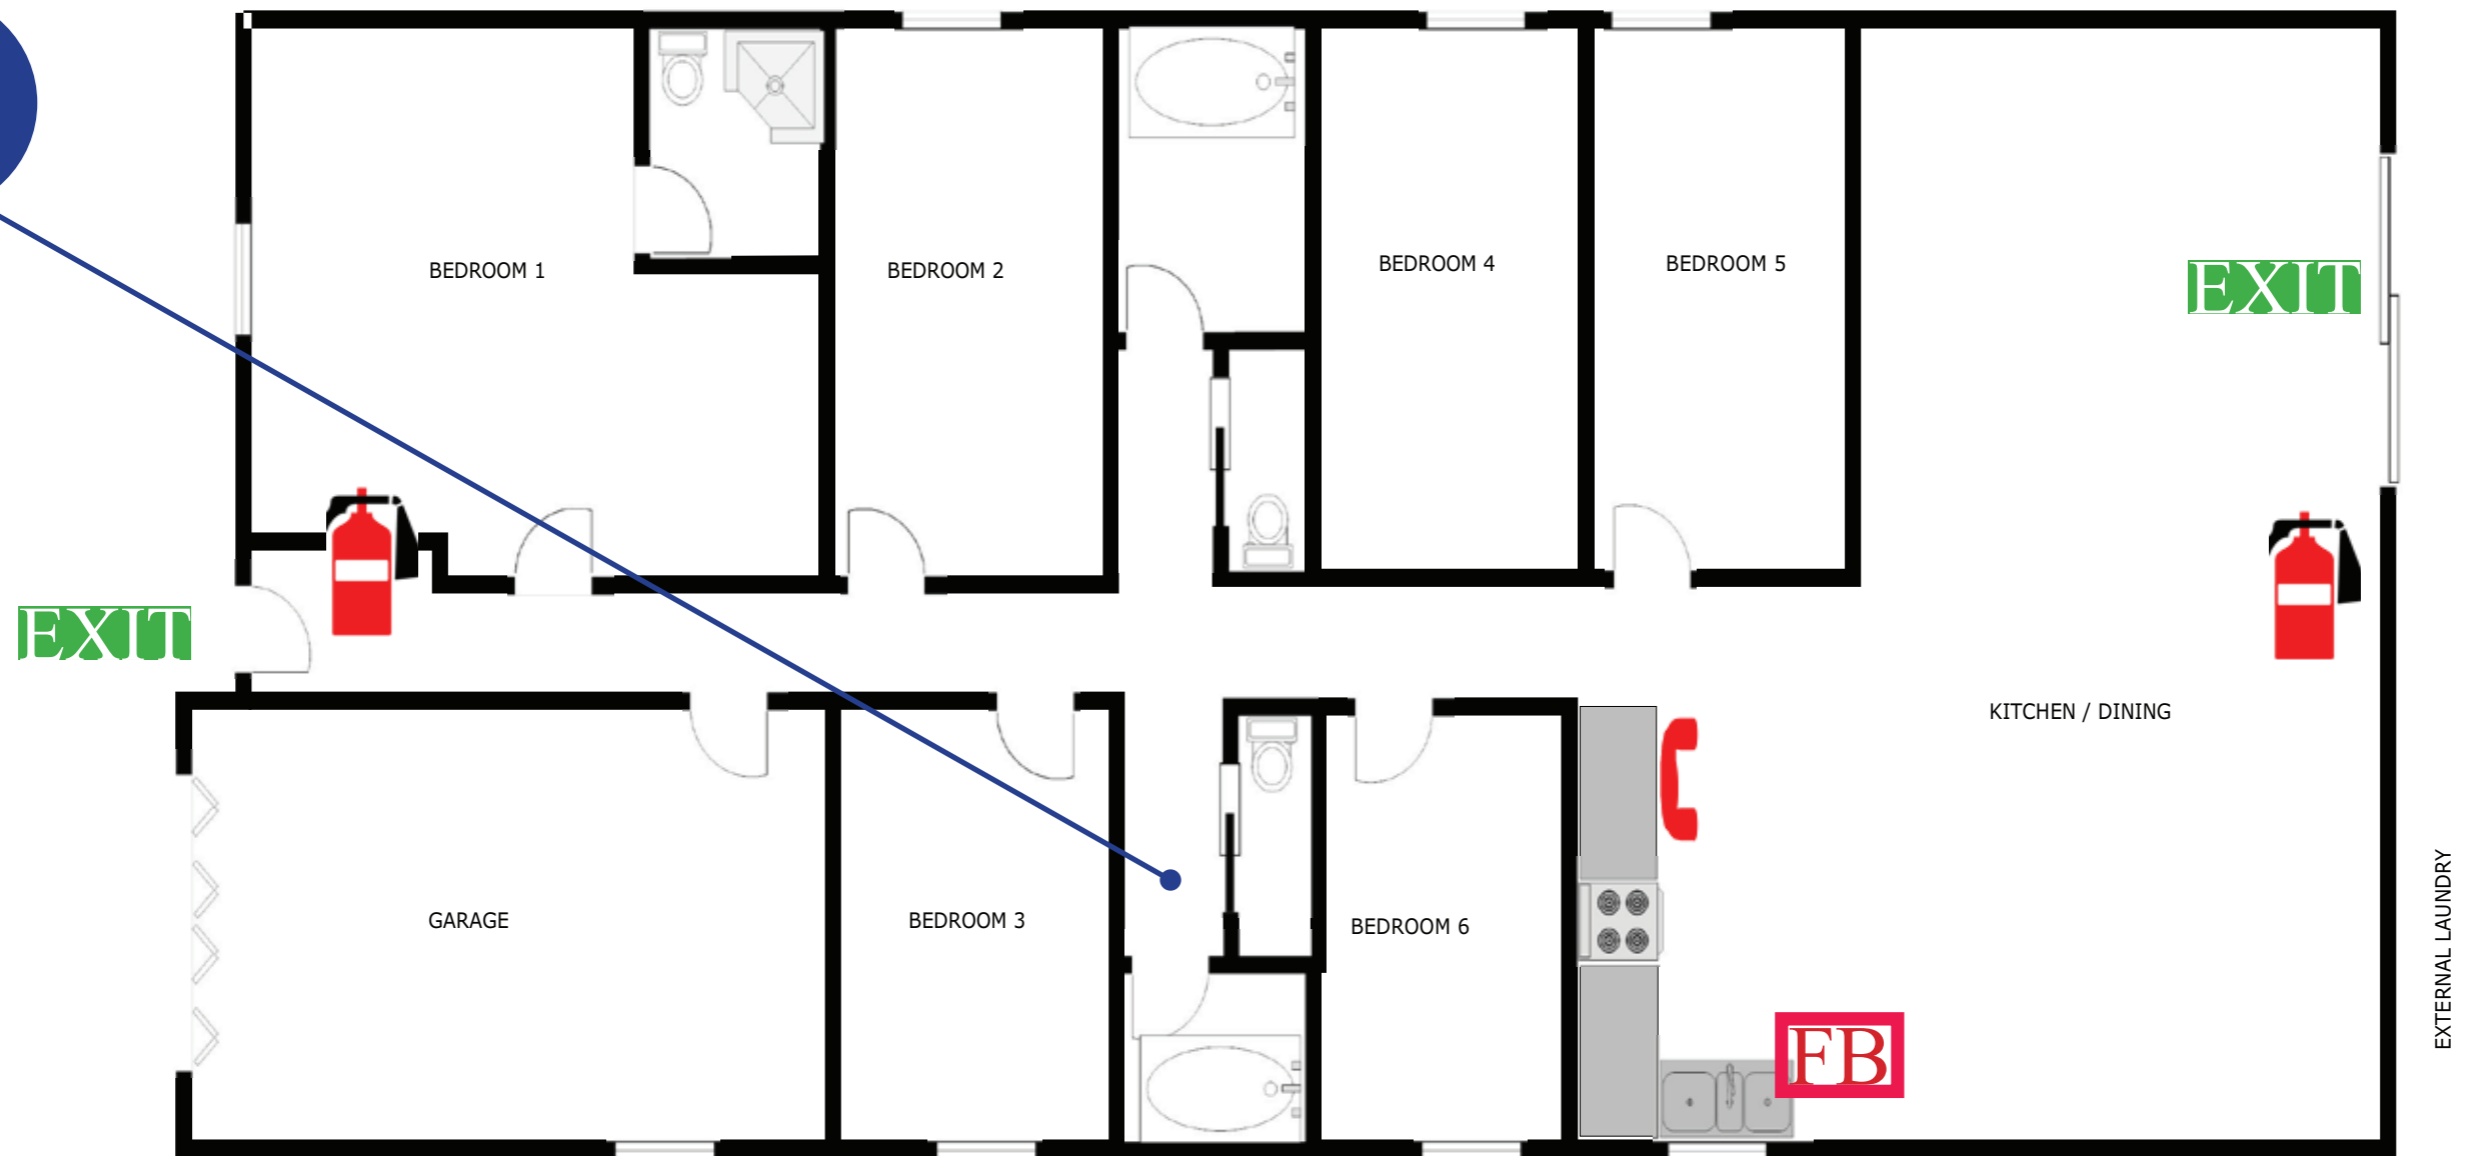

EVACUATION SIGN AND DIAGRAM

366 Richmond Road, Cannon Hill

YOU ARE HERE

Fire Extinguisher

First Aid

Emergency Phone

You Are Here

Fire Blanket

Meeting Point

GROUND FLOOR

366 RICHMOND RD

CANNON HILL

- **R** Remove People from immediate danger to a place of safety
- **A** Alert staff and visitors and contact Emergency Service on 000
- **C** Confine Fire and Smoke by closing doors and windows only if safe to do so
- **E** Extinguish and control the fire with buildings fire equipment only if safe to do so