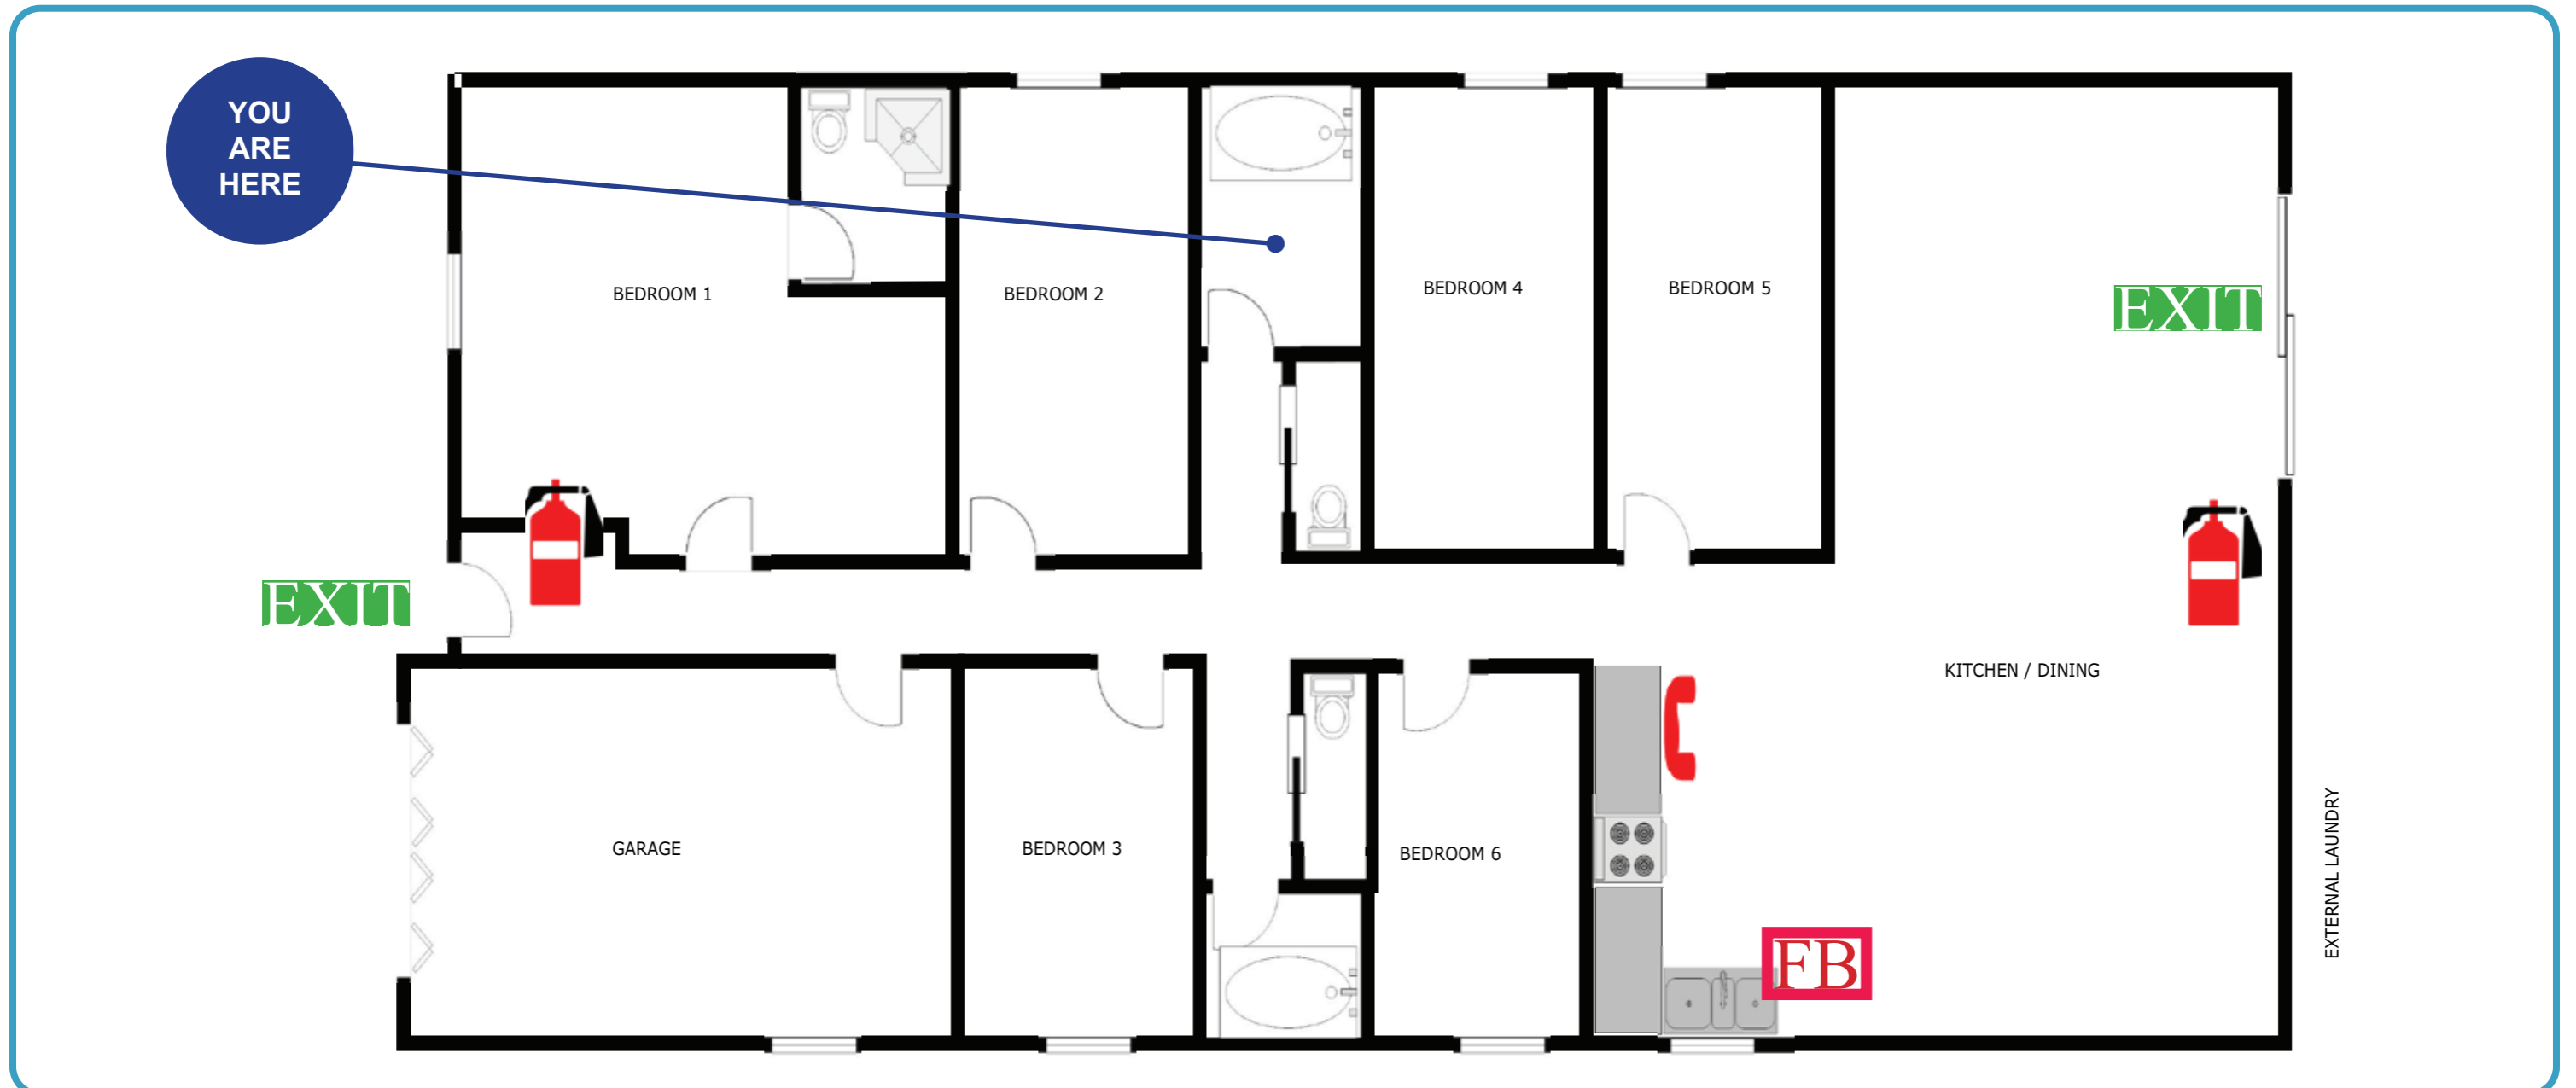

EVACUATION SIGN AND DIAGRAM

366 Richmond Road, Cannon Hill

GROUND FLOOR

366 RICHMOND RD

CANNON HILL

- **R** Remove People from immediate danger to a place of safety
- **A** Alert staff and visitors and contact Emergency Service on 000
- **C** Confine Fire and Smoke by closing doors and windows only if safe to do so
- **E** Extinguish and control the fire with buildings fire equipment only if safe to do so