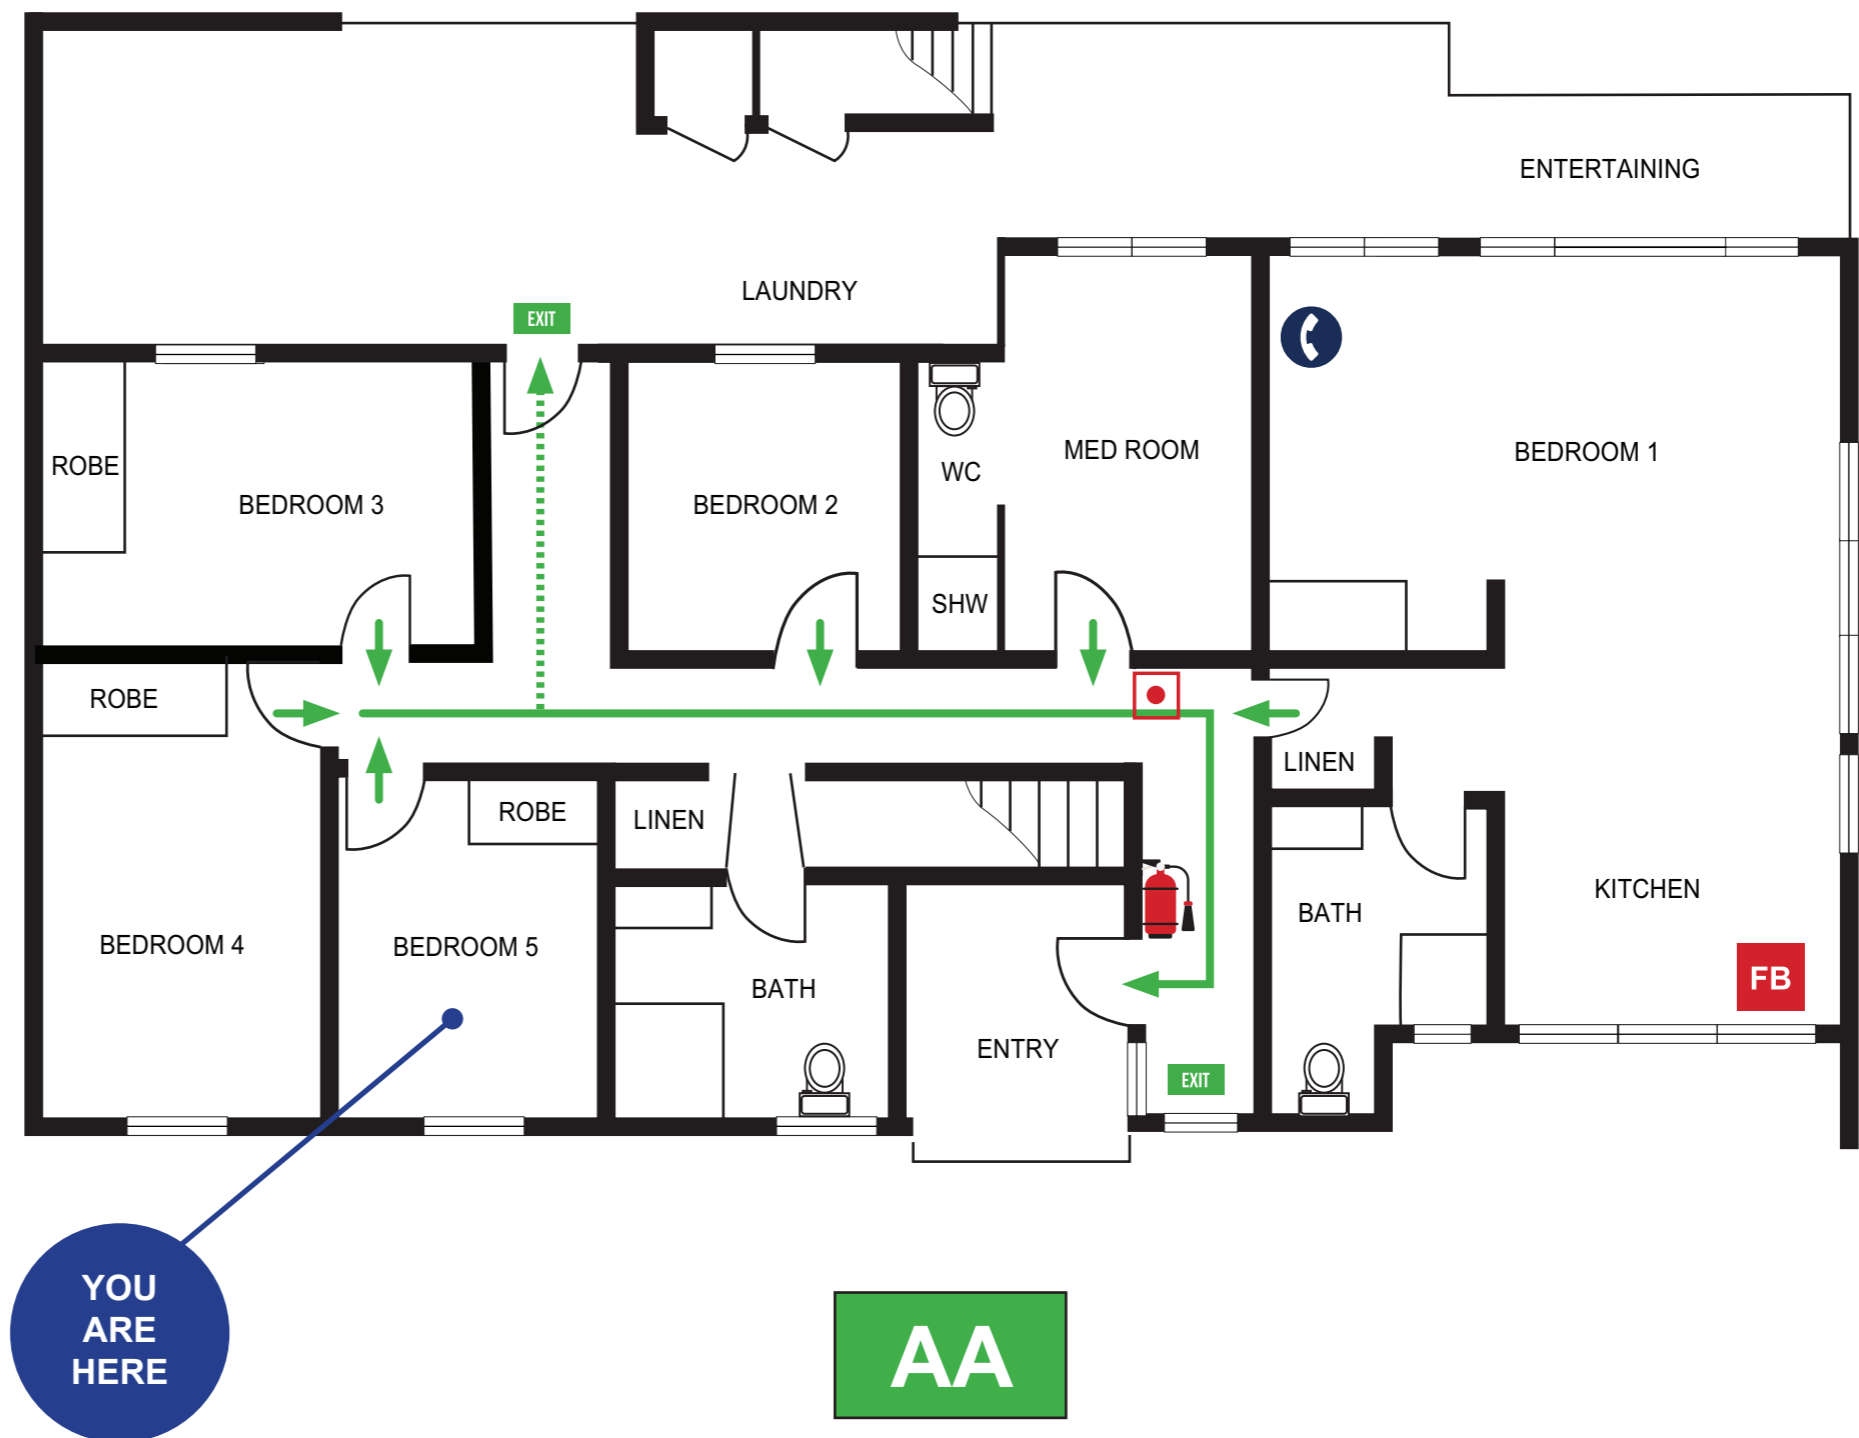

EVACUATE
to the ASSEMBLY AREA

Mobility impaired persons
should evacuate immediately on
hearing the fire alarm assisted
by a nominated person.

000
EMERGENCY

IN AN EMERGENCY DIAL 000

EXIT	
ASSEMBLY AREA	
PATH OF EXIT	
ALTERNATE PATH	
FIRE HOSE REEL	
EXTINGUISHER	
FIRE BLANKET	
TELEPHONE	
FIRE INDICATOR PANEL	