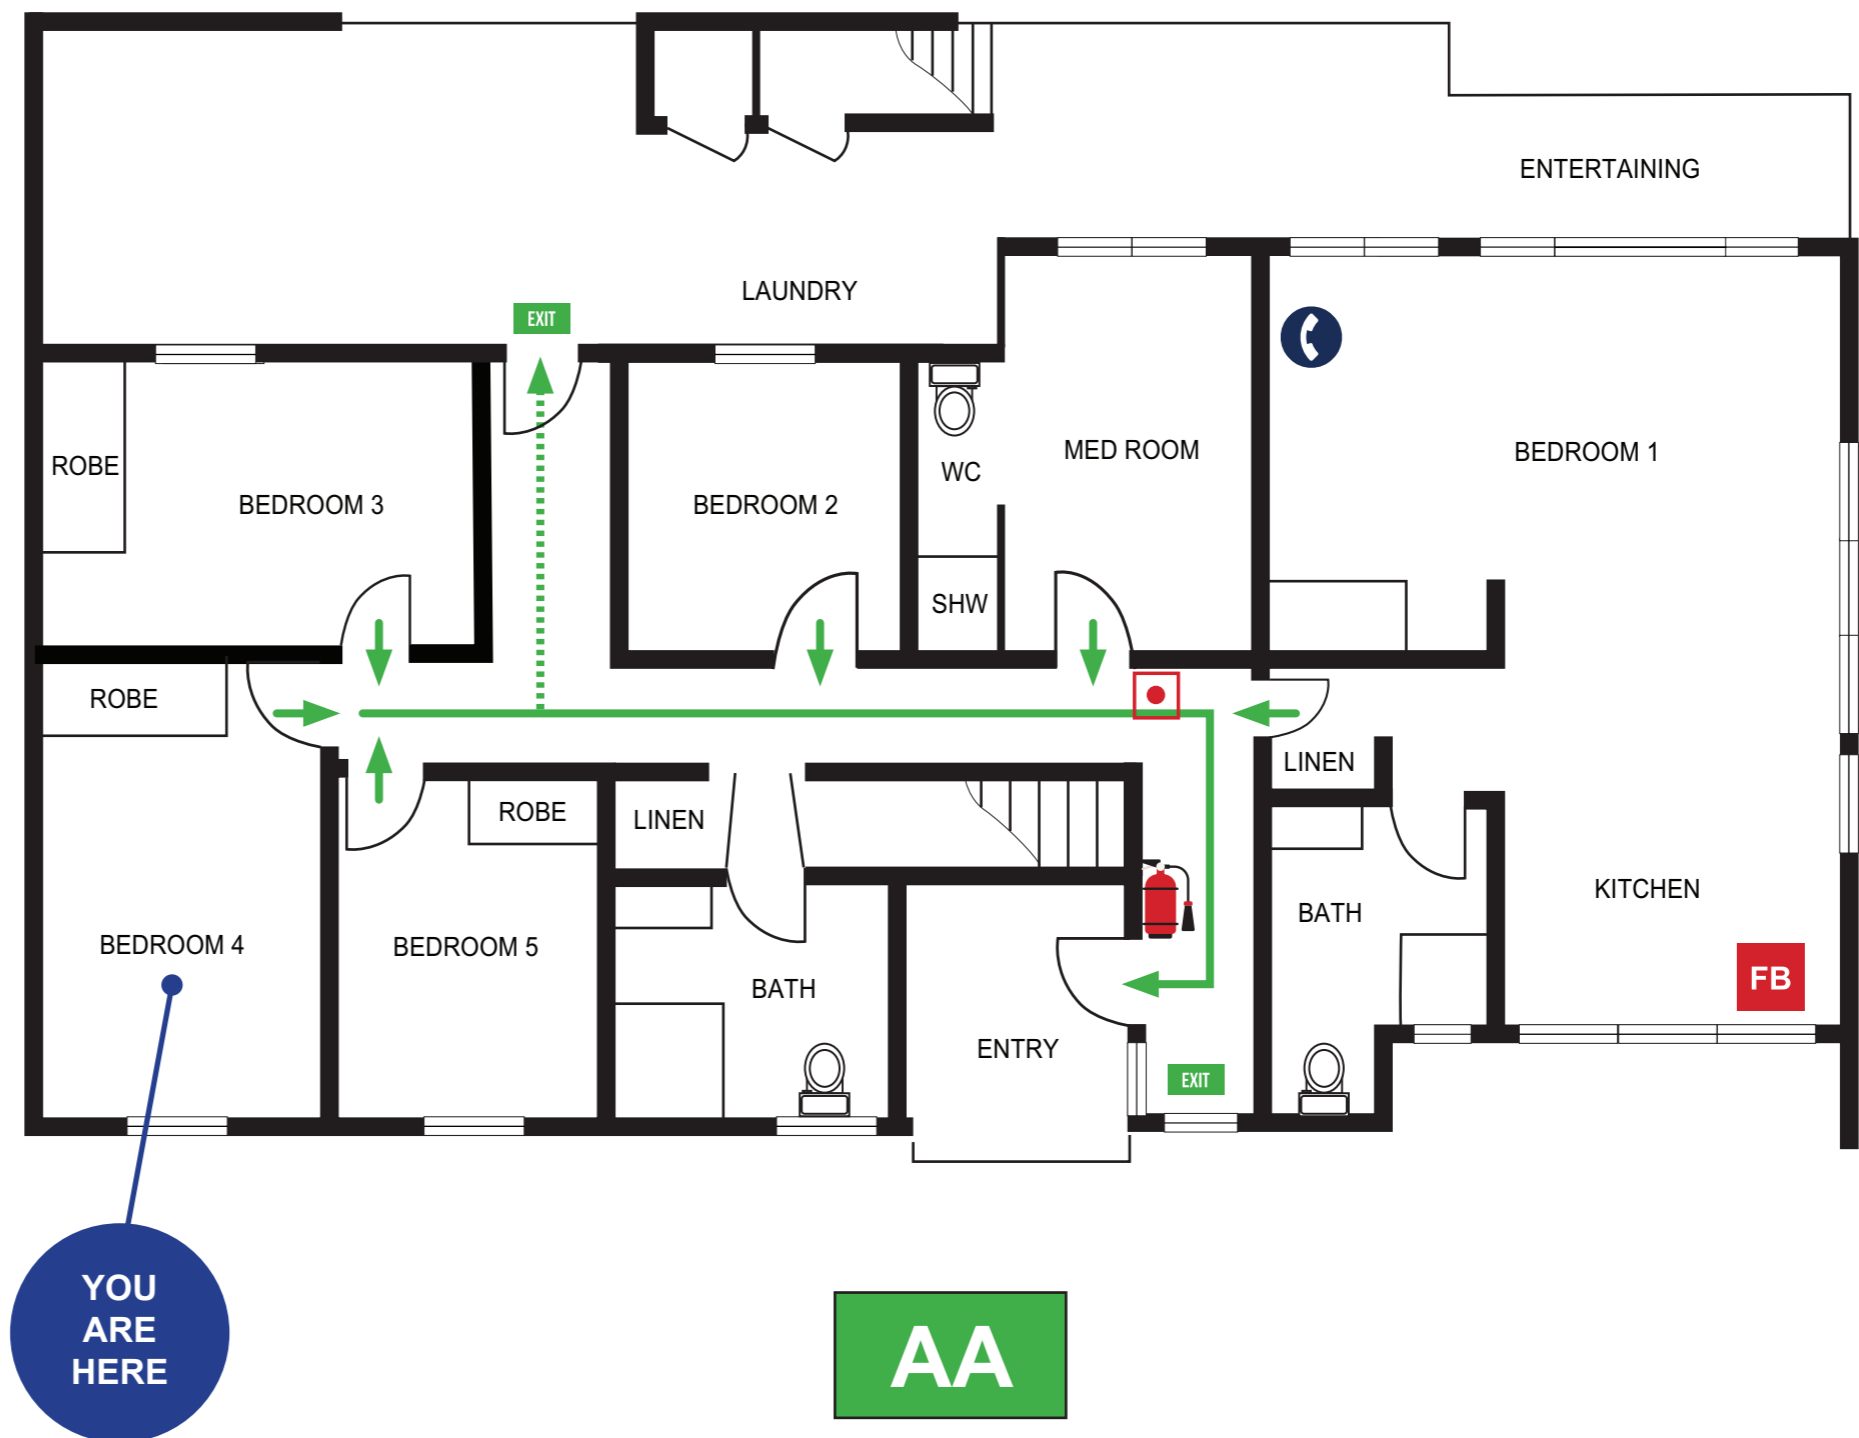

EVACUATE
to the ASSEMBLY AREA

Mobility impaired persons
should evacuate immediately on
hearing the fire alarm assisted
by a nominated person.

000
EMERGENCY

IN AN EMERGENCY DIAL 000

EXIT	
ASSEMBLY AREA	
PATH OF EXIT	
ALTERNATE PATH	
FIRE HOSE REEL	
EXTINGUISHER	
FIRE BLANKET	
TELEPHONE	
FIRE INDICATOR PANEL	