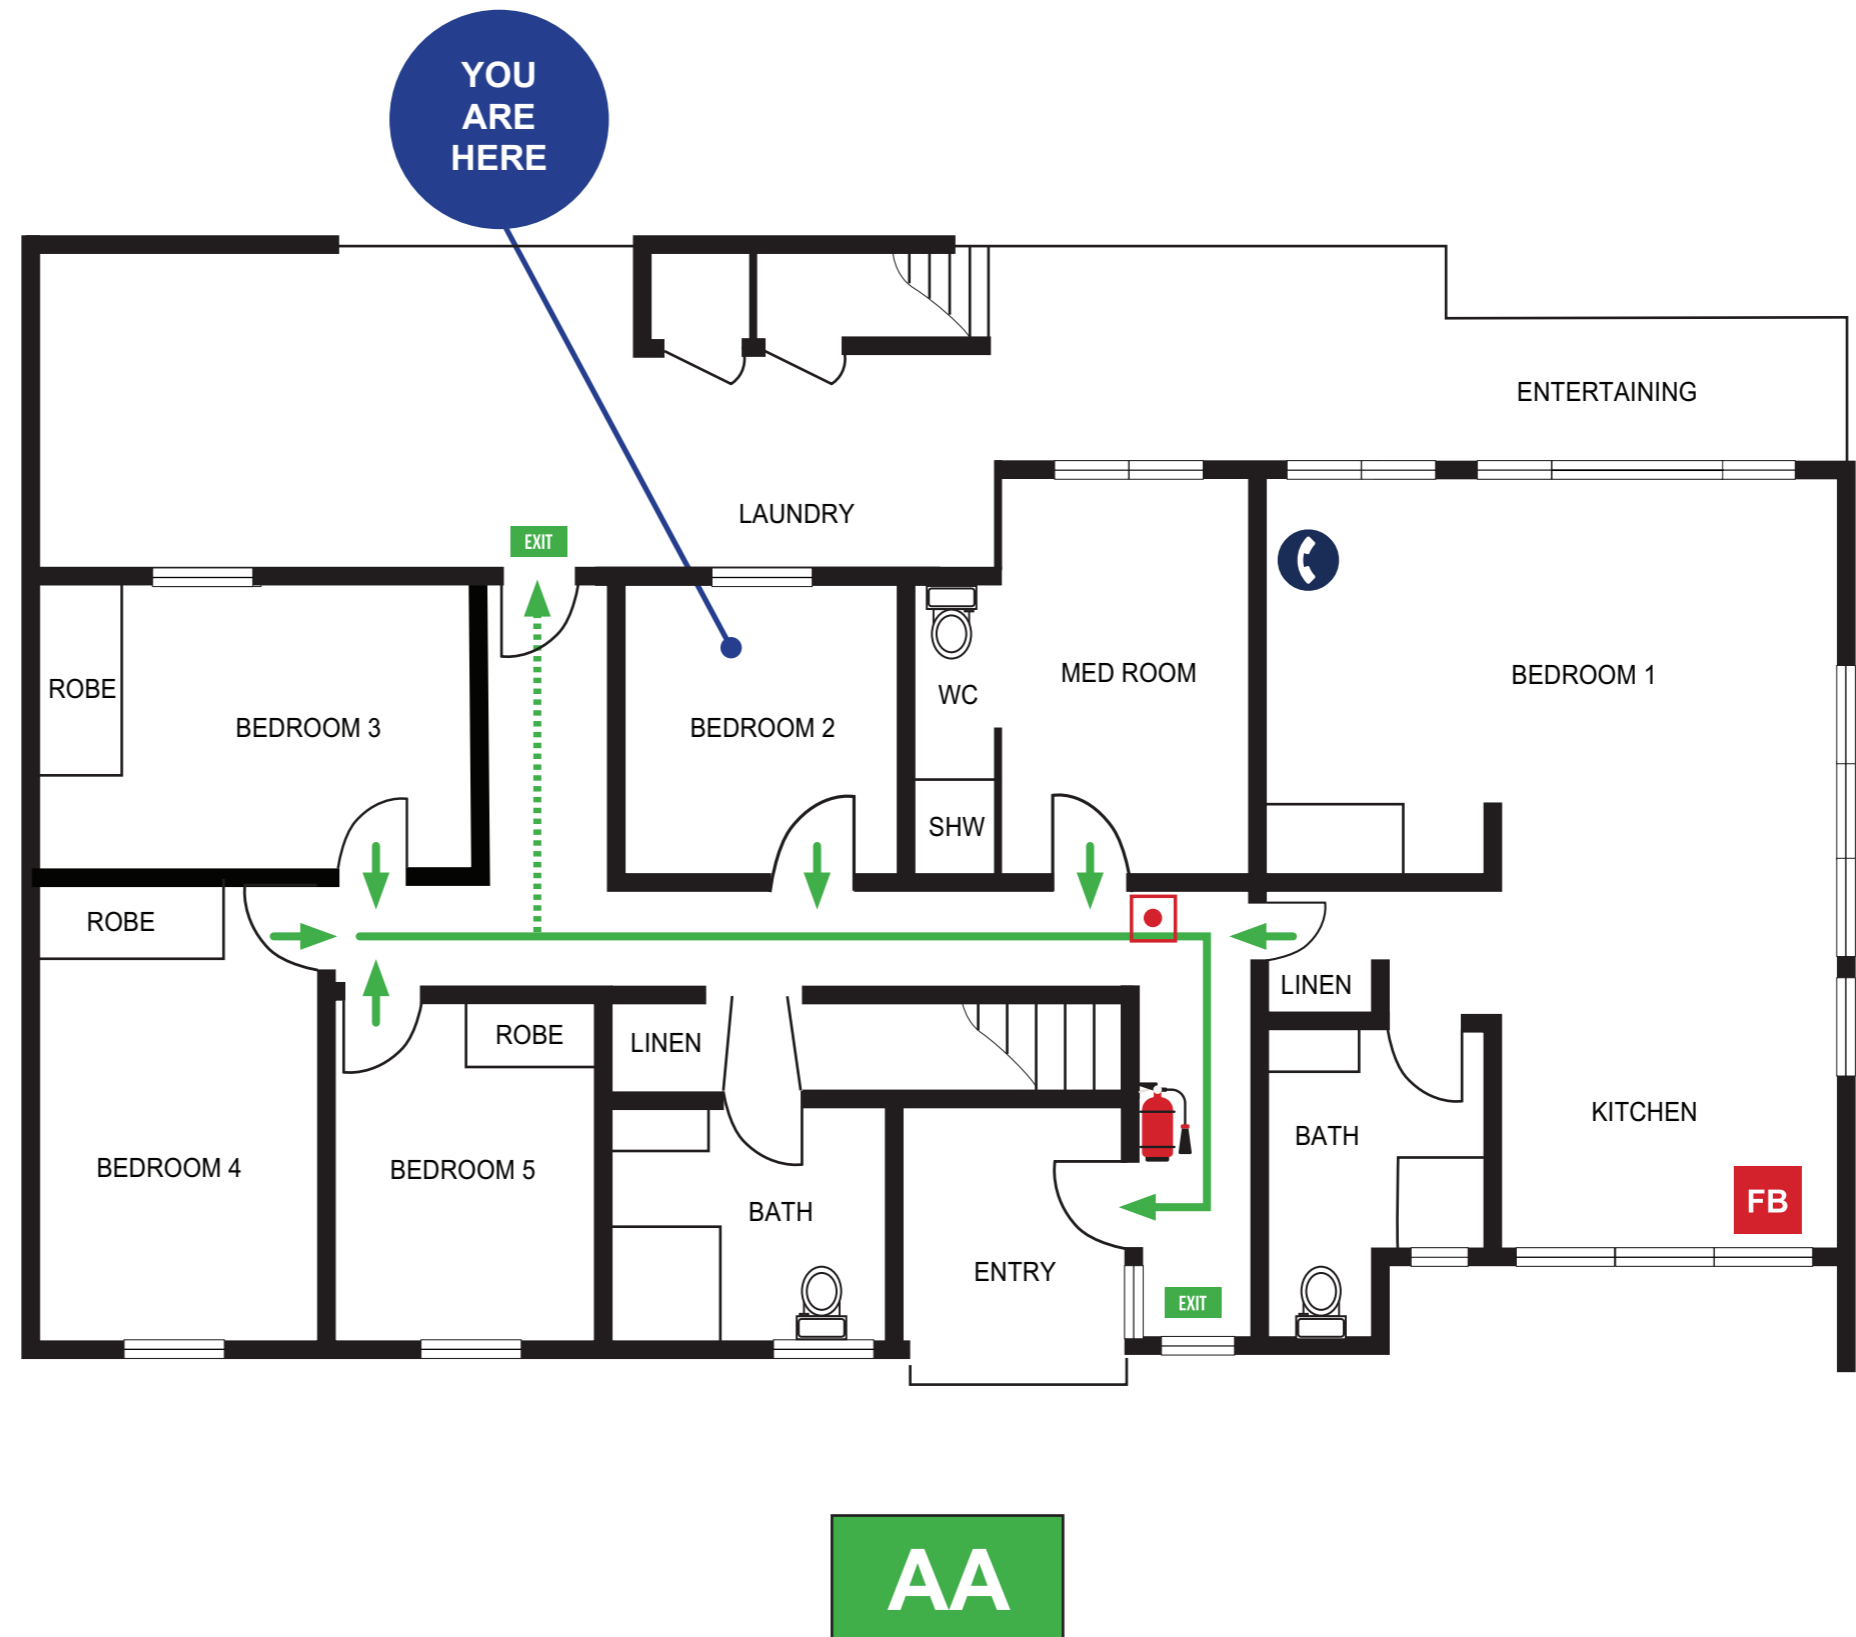

EVACUATE
to the ASSEMBLY AREA

Mobility impaired persons
should evacuate immediately on
hearing the fire alarm assisted
by a nominated person.

000
EMERGENCY

IN AN EMERGENCY DIAL 000

EXIT	
ASSEMBLY AREA	
PATH OF EXIT	
ALTERNATE PATH	
FIRE HOSE REEL	
EXTINGUISHER	
FIRE BLANKET	
TELEPHONE	
FIRE INDICATOR PANEL	