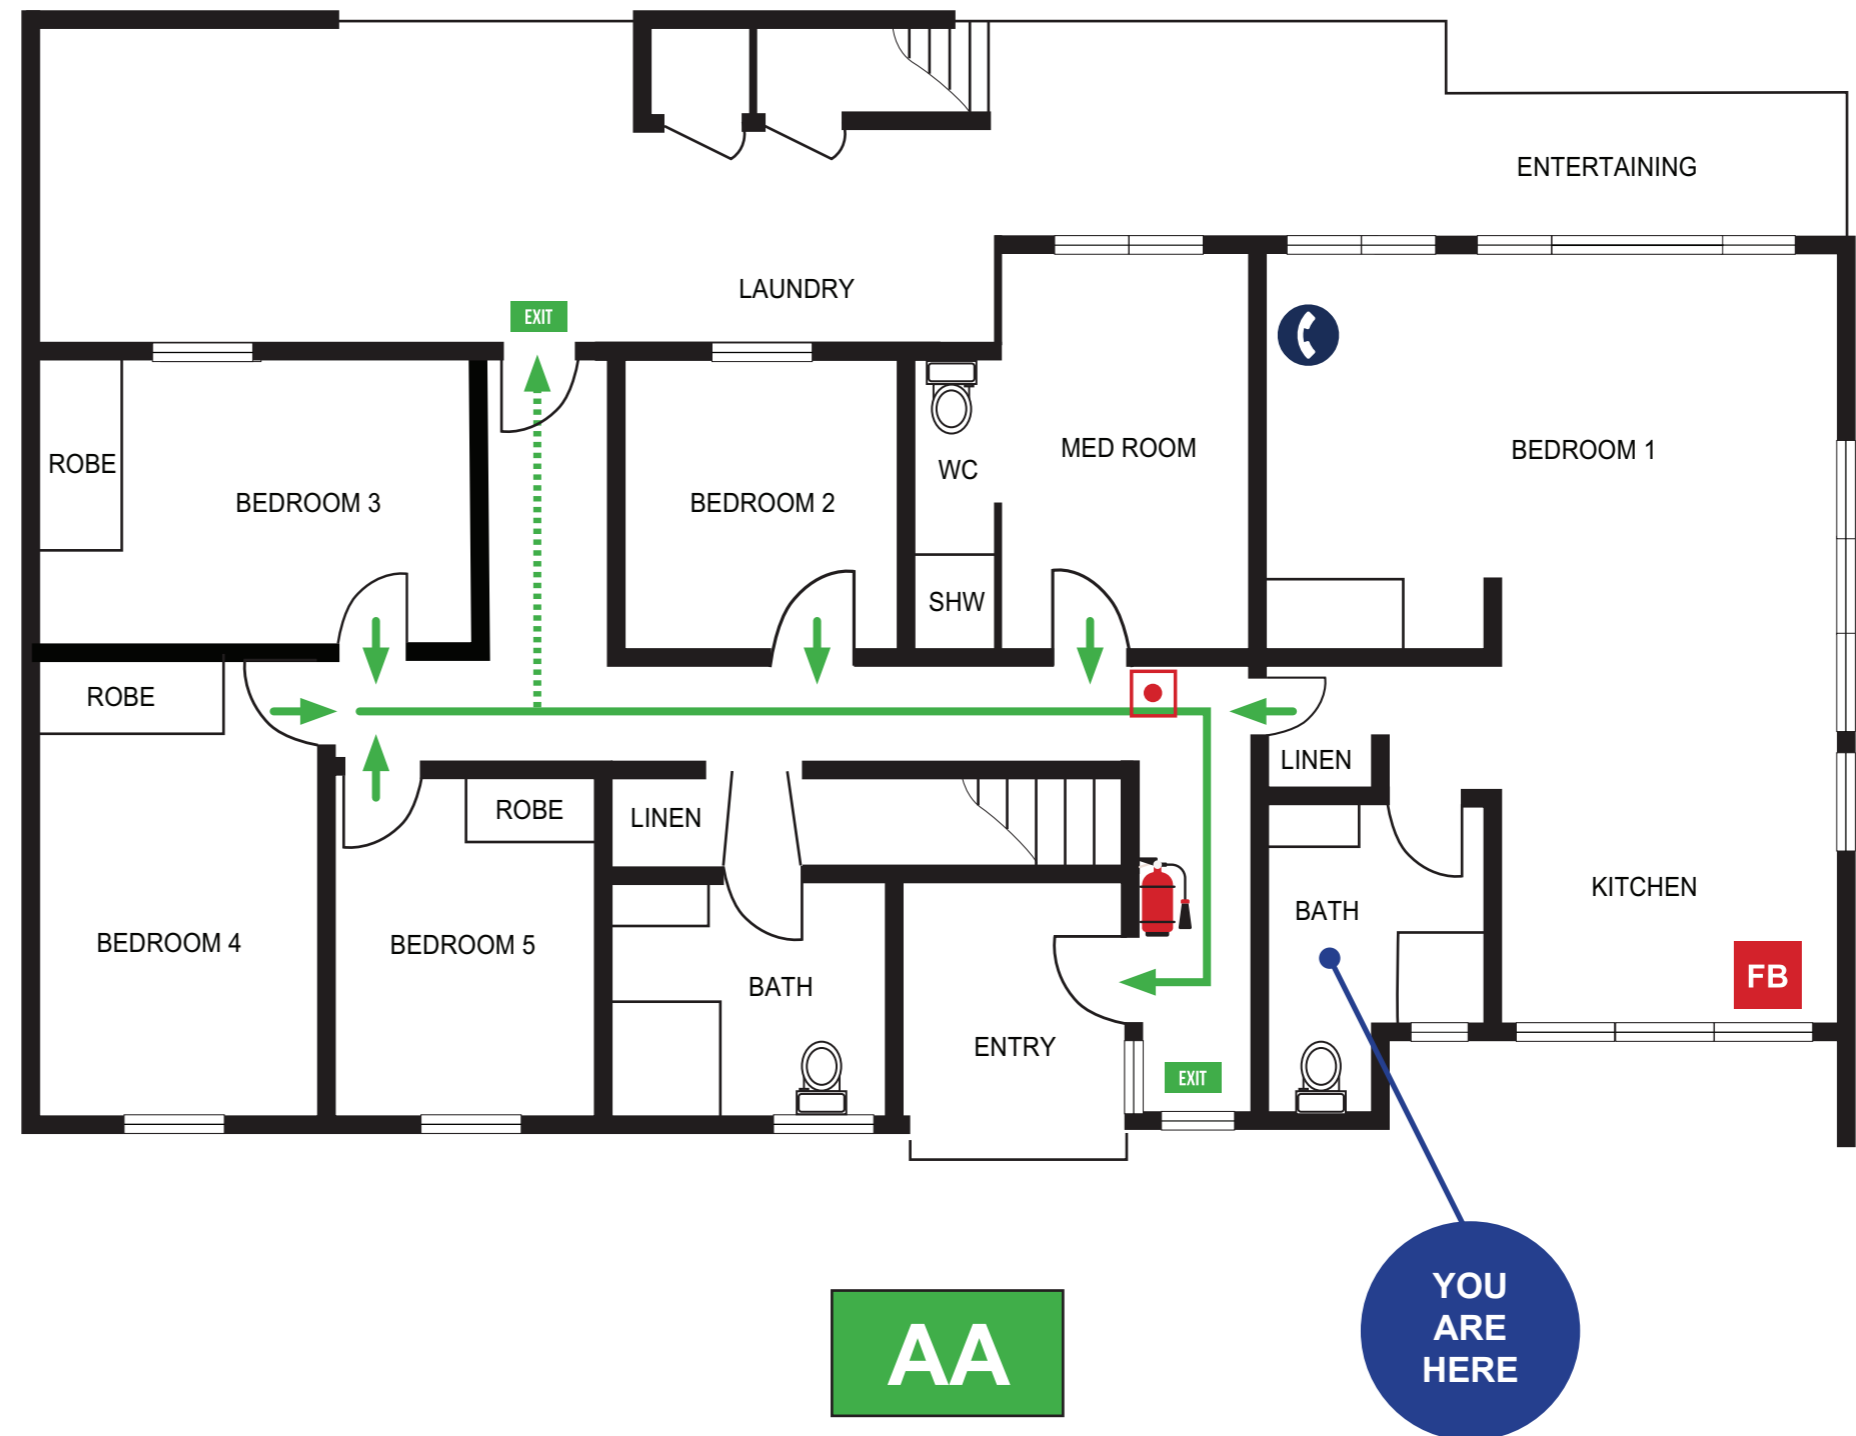

EVACUATION SIGN AND DIAGRAM

300 RICHMOND ROAD (GROUND FLOOR), CANNON HILL

IN CASE OF FIRE

REMOVE PEOPLE
from immediate danger

ALERT THE FIRE SERVICE
• break manual call point
• call 000

CONFINE FIRE & SMOKE
close doors and windows (if safe to do so)

EVACUATE
to the ASSEMBLY AREA

Mobility impaired persons
should evacuate immediately on
hearing the fire alarm assisted
by a nominated person.

000
EMERGENCY
IN AN EMERGENCY DIAL 000

EXIT	
ASSEMBLY AREA	
PATH OF EXIT	
ALTERNATE PATH	
FIRE HOSE REEL	
EXTINGUISHER	
FIRE BLANKET	
TELEPHONE	
FIRE INDICATOR PANEL