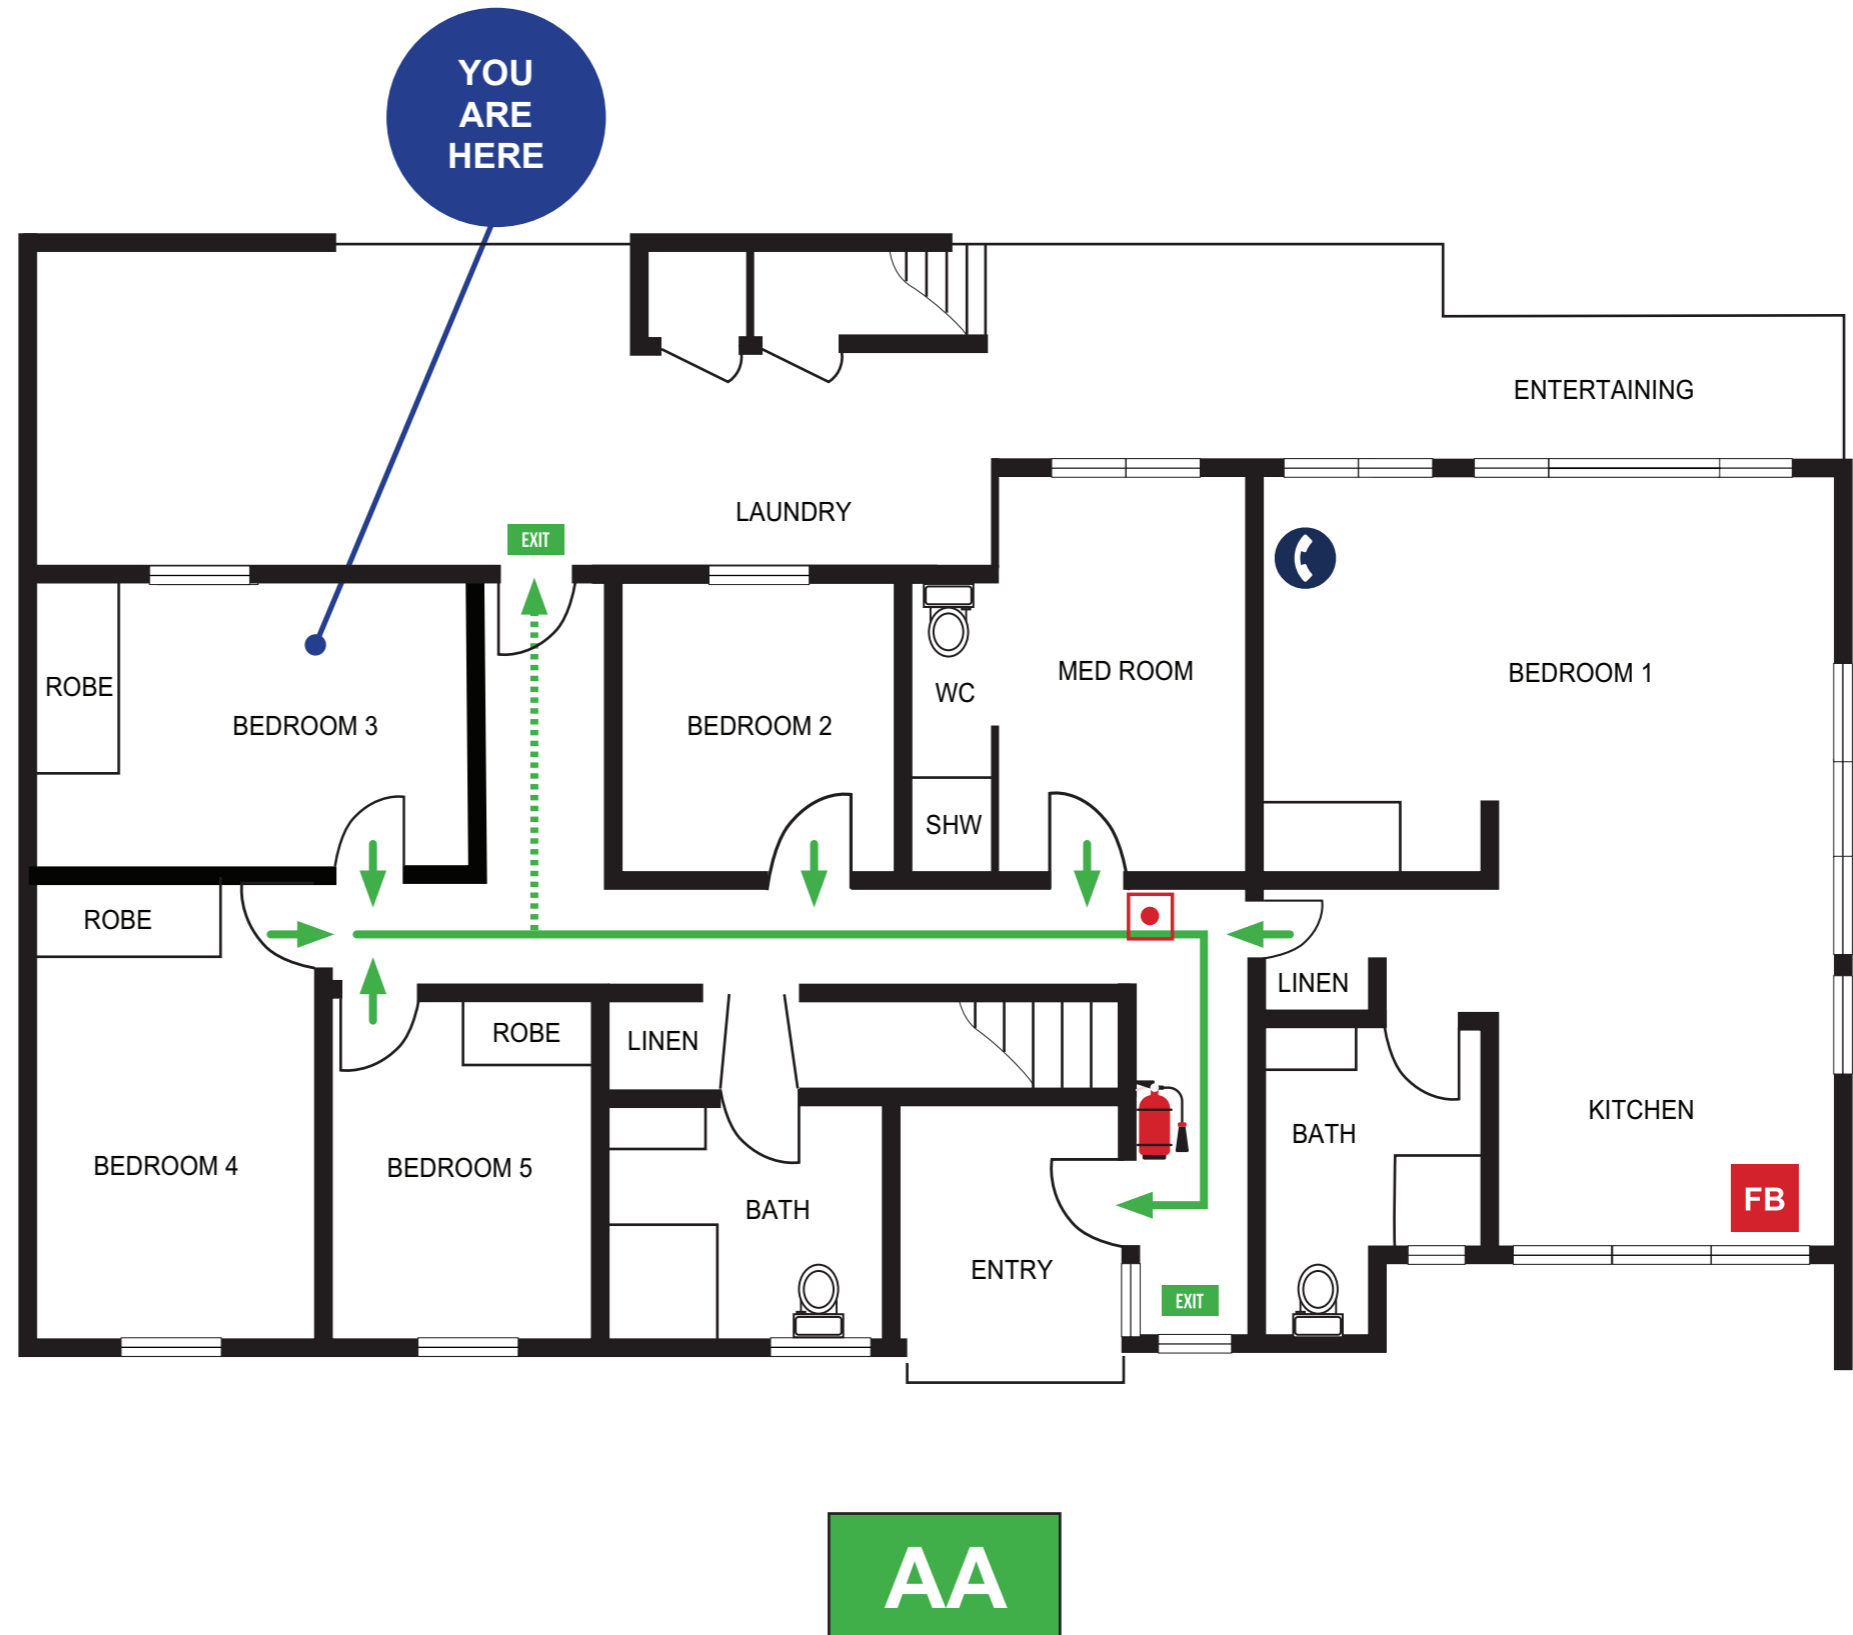

EVACUATE
to the ASSEMBLY AREA

Mobility impaired persons
should evacuate immediately on
hearing the fire alarm assisted
by a nominated person.

000
EMERGENCY

IN AN EMERGENCY DIAL 000

EXIT	
ASSEMBLY AREA	
PATH OF EXIT	
ALTERNATE PATH	
FIRE HOSE REEL	
EXTINGUISHER	
FIRE BLANKET	
TELEPHONE	
FIRE INDICATOR PANEL	