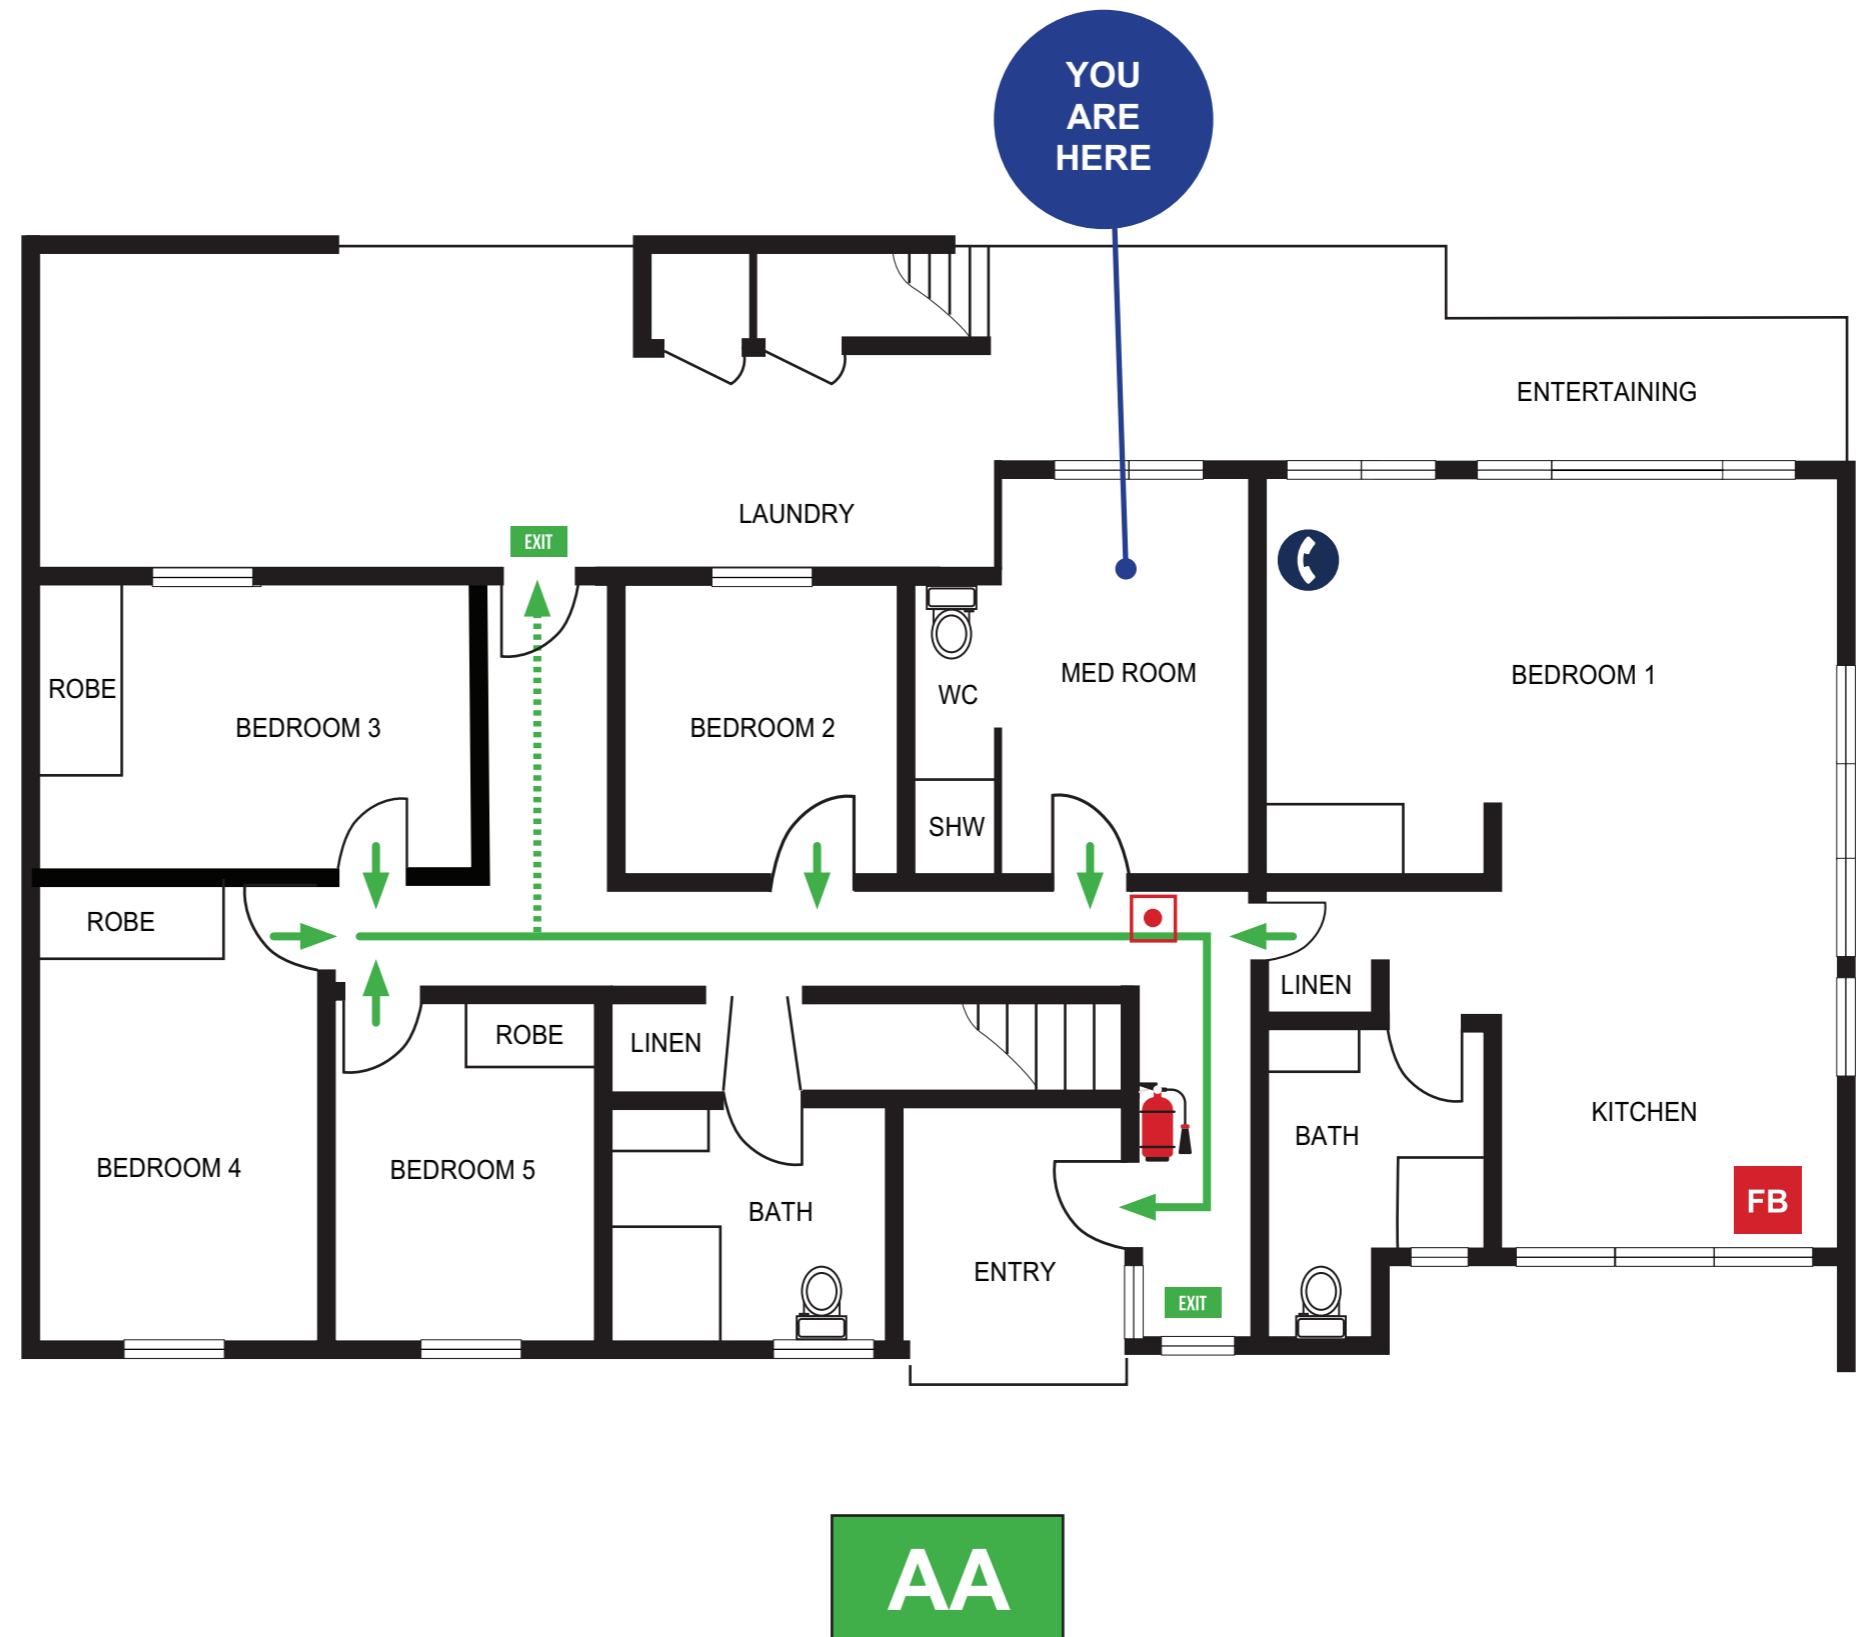

EVACUATE
to the ASSEMBLY AREA

Mobility impaired persons
should evacuate immediately on
hearing the fire alarm assisted
by a nominated person.

000
EMERGENCY

IN AN EMERGENCY DIAL 000

EXIT	
ASSEMBLY AREA	
PATH OF EXIT	
ALTERNATE PATH	
FIRE HOSE REEL	
EXTINGUISHER	
FIRE BLANKET	
TELEPHONE	
FIRE INDICATOR PANEL	